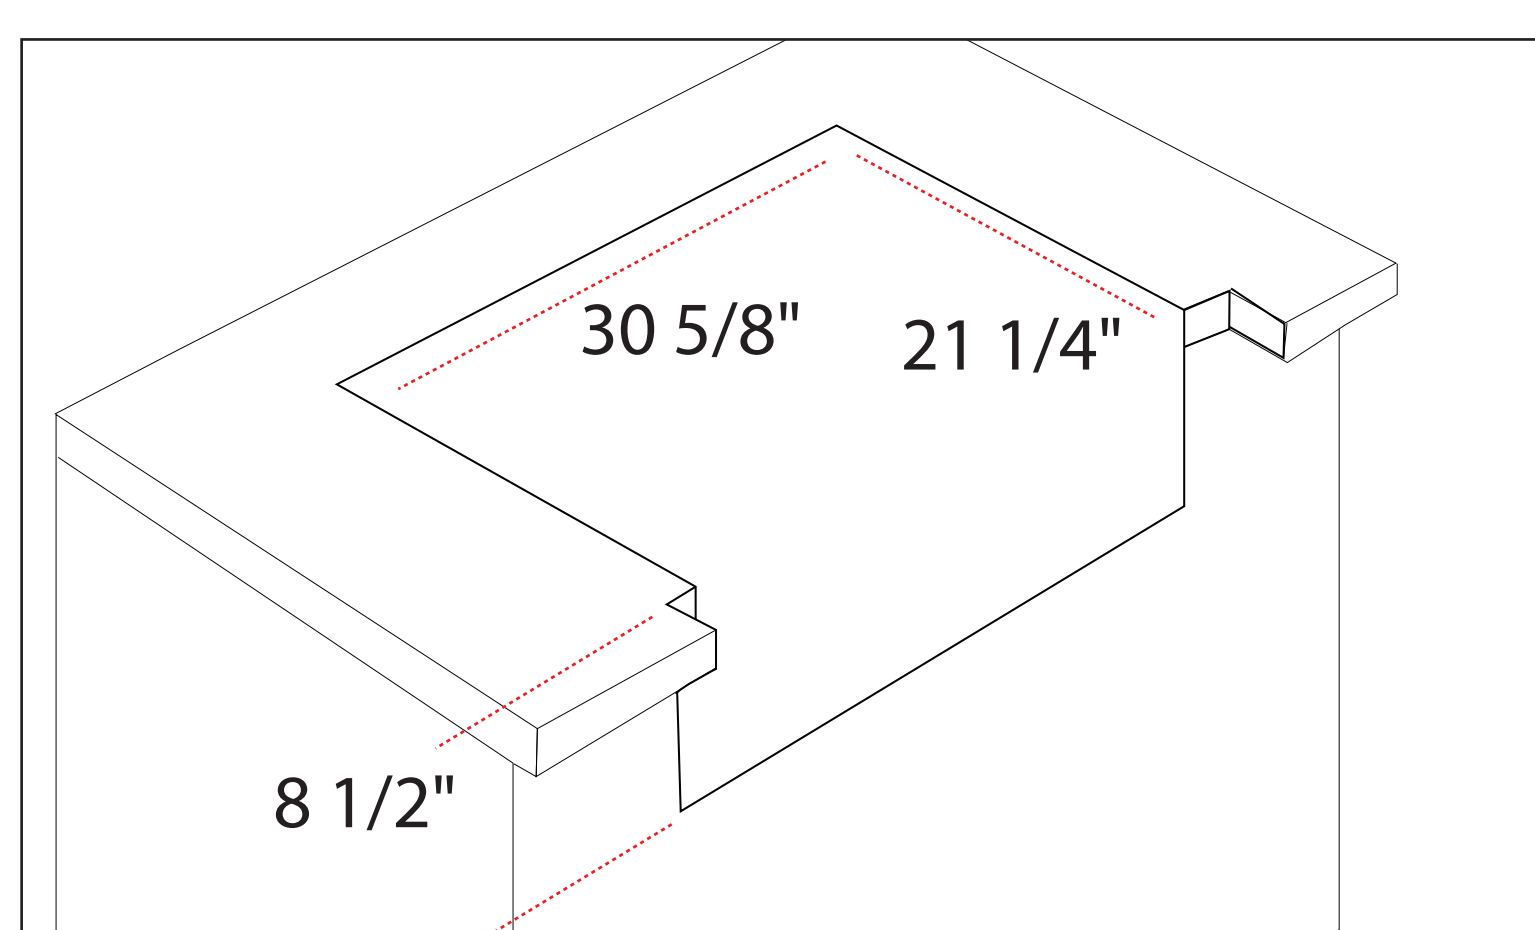

Blaze 32-inch BCM Gas Grill

Model Number: **BLZ-4BCM-LP/NG**

Front View

Side View

Cutout View

Top View

Overall dimensions	Cutout dimensions
Width 32 1/2"	Width 30 5/8"
Depth 25 3/4"	Depth 21 1/4"
Height 21 1/4"	Height 8 1/2"