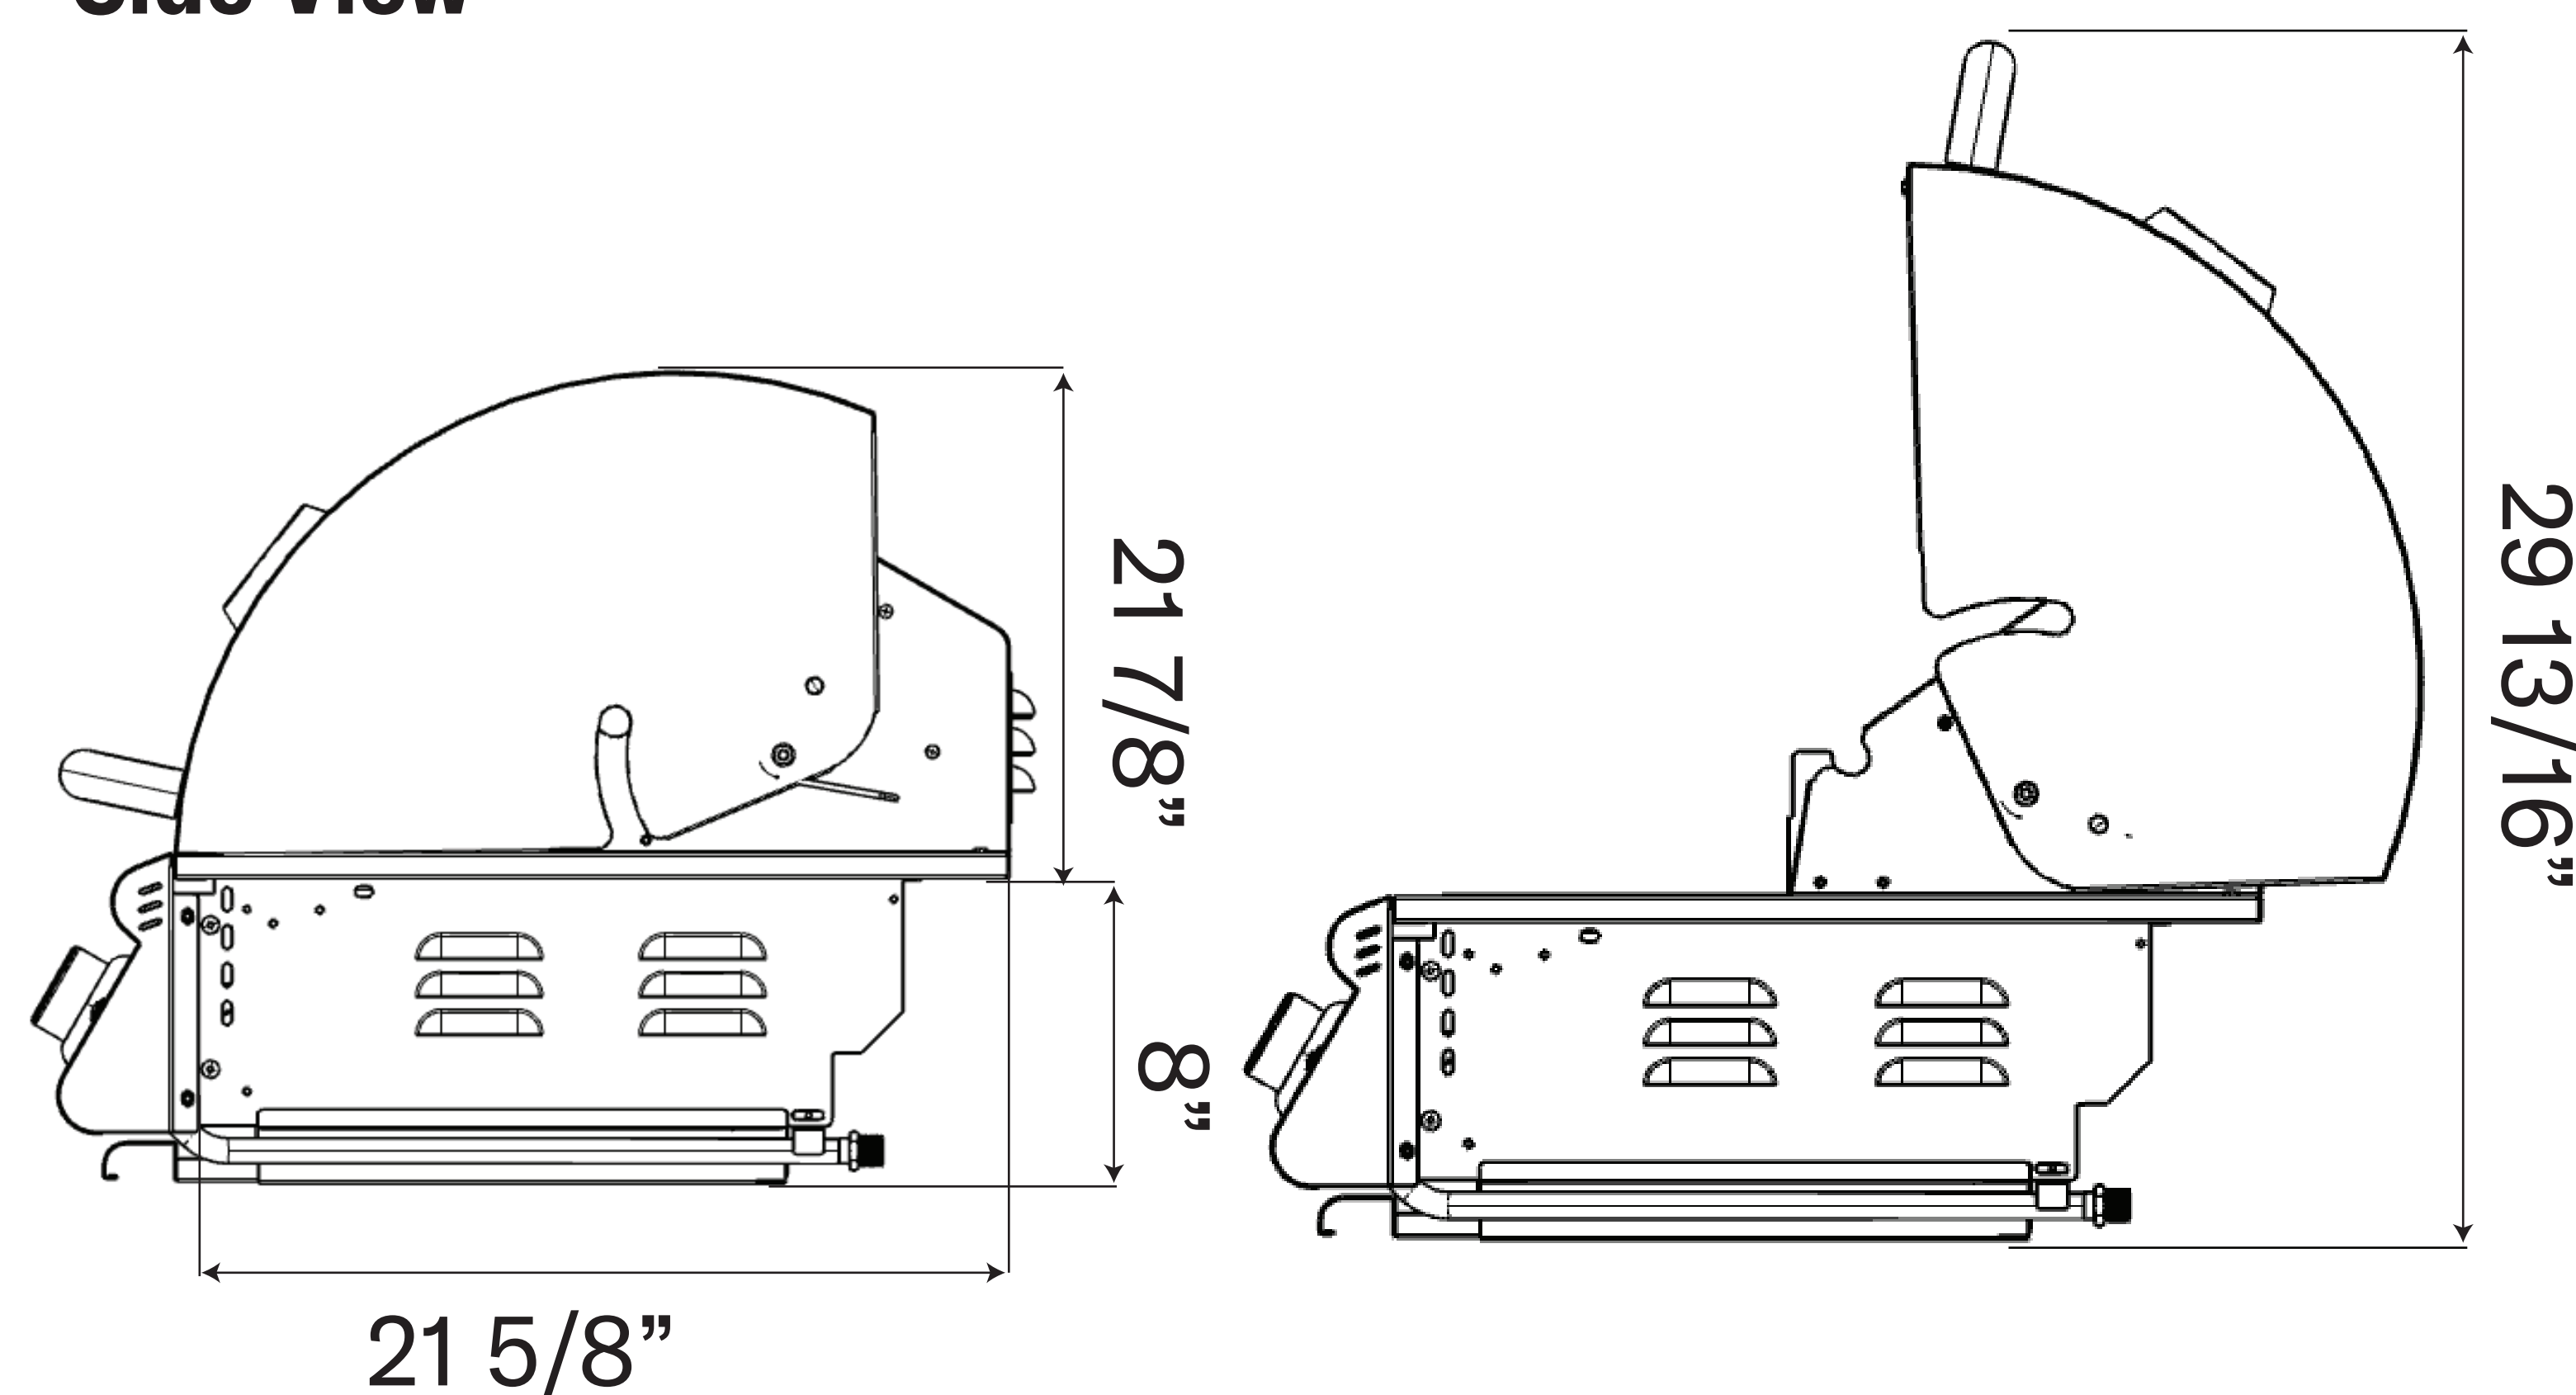

Blaze 32-inch BCM Gas Grill

Model Number: **BLZ-4BCM-LP/NG**

Front View

Side View

Cutout View

Top View

Overall dimensions	Cutout dimensions
Width 32 1/2"	Width 30 5/8"
Depth 25 3/4"	Depth 21 1/4"
Height 21 1/4"	Height 8 1/2"