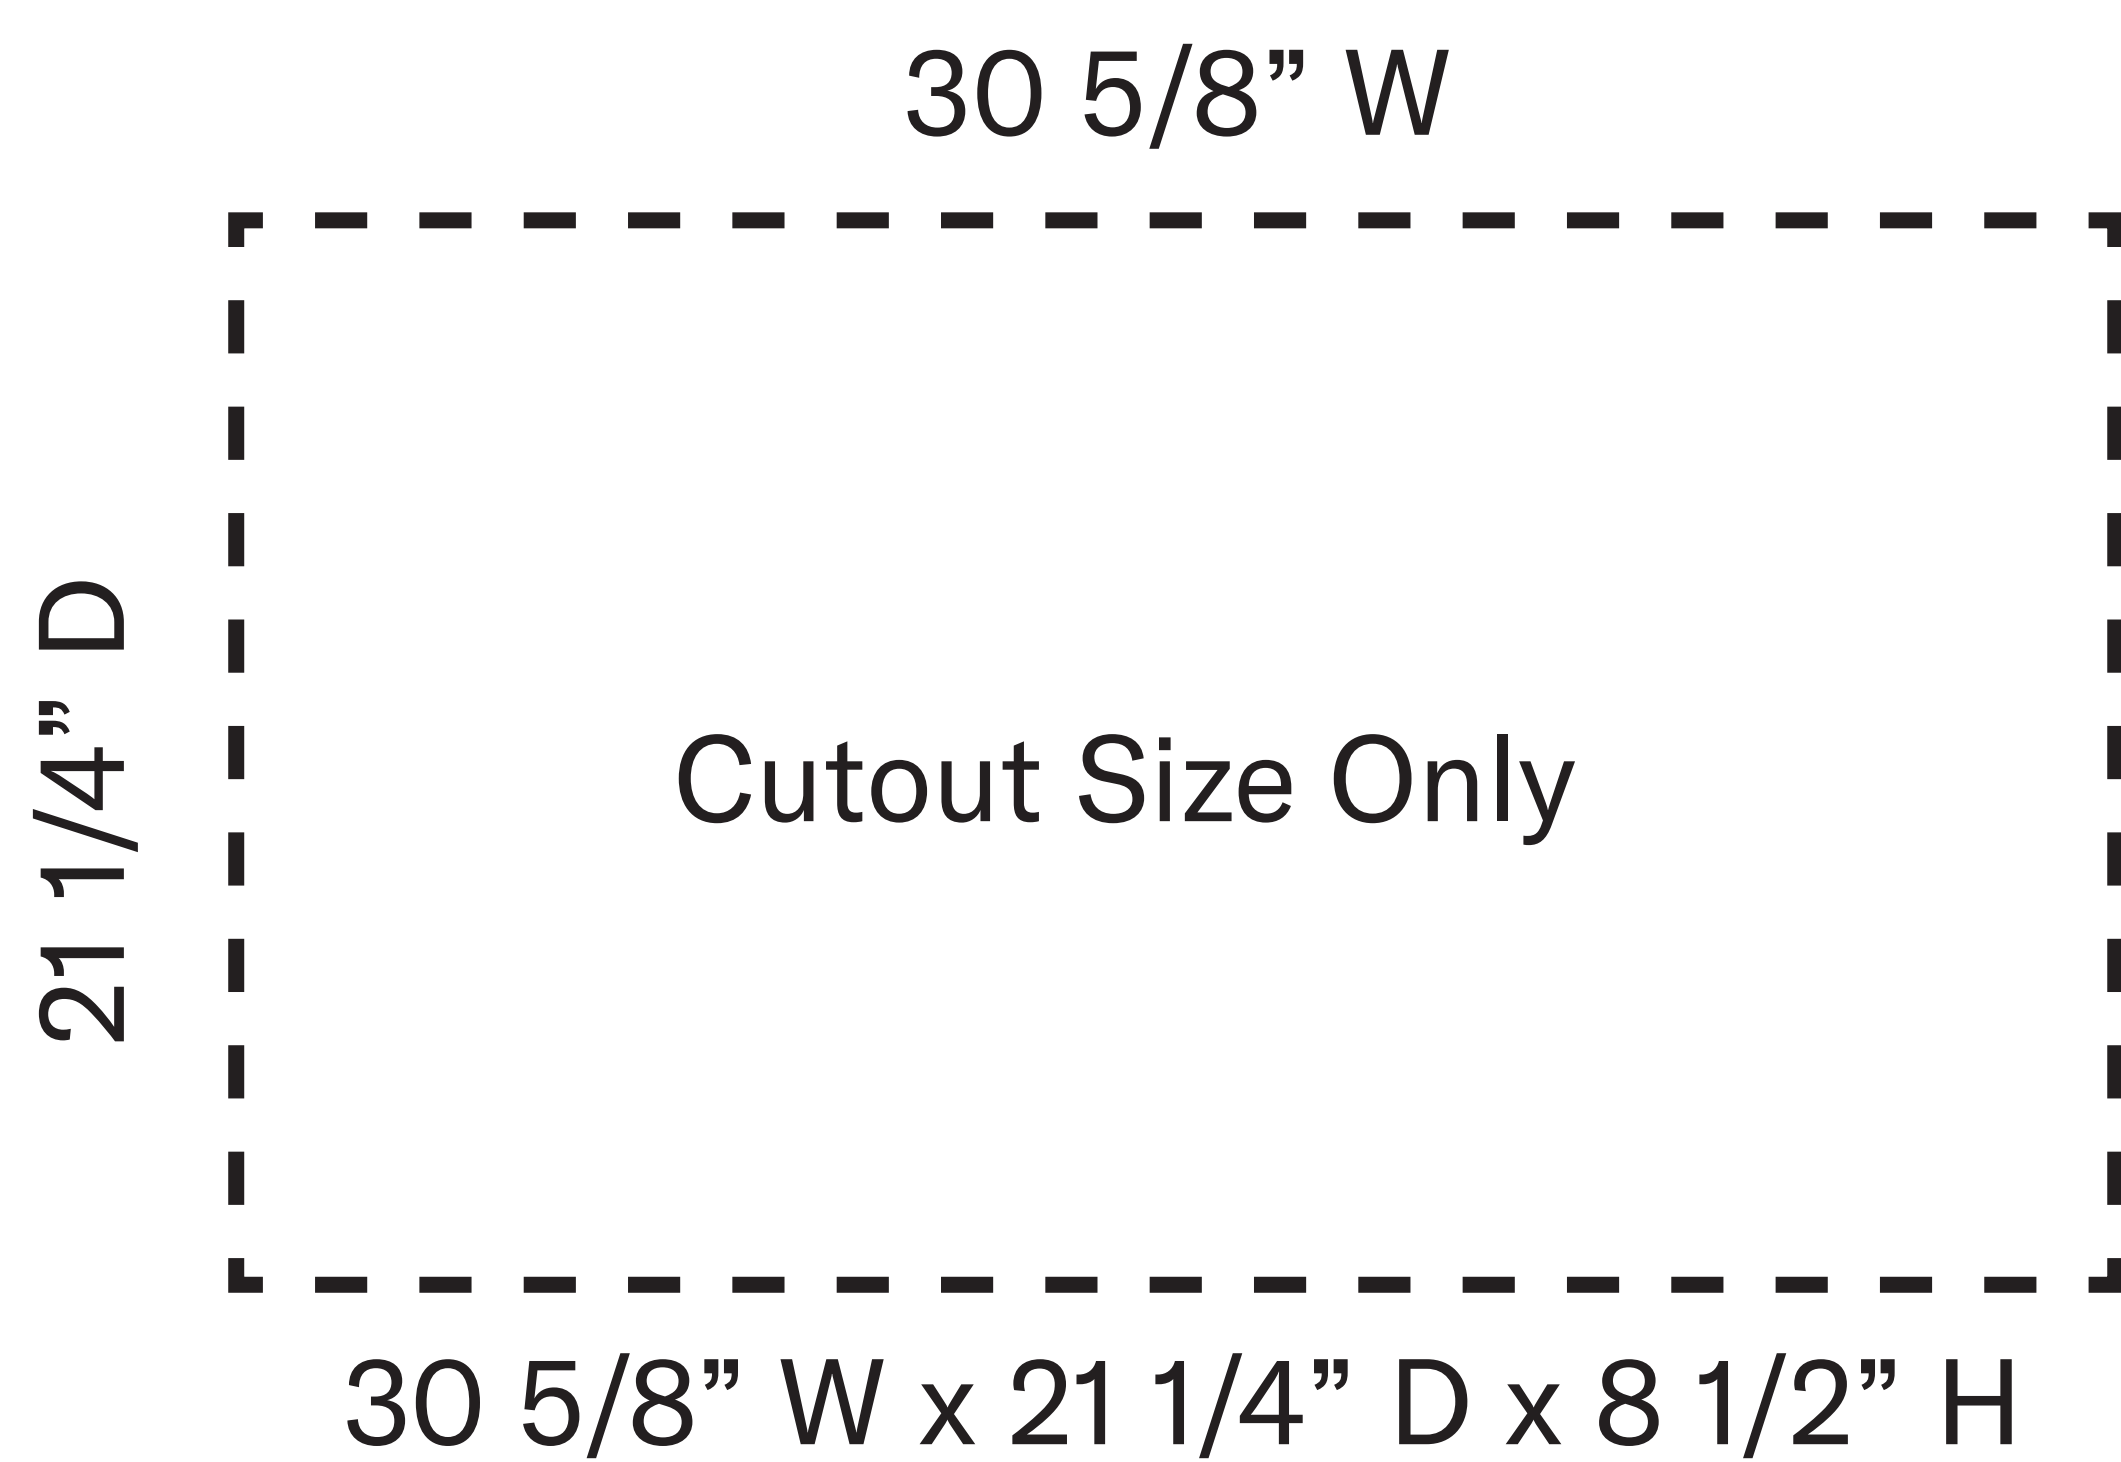

Blaze 32-inch BCM Gas Grill

Model Number: **BLZ-4BCM-LP/NG**

Front View

Side View

Cutout View

Top View

Overall dimensions	Cutout dimensions
Width 32 1/2"	Width 30 5/8"
Depth 25 3/4"	Depth 21 1/4"
Height 21 1/4"	Height 8 1/2"