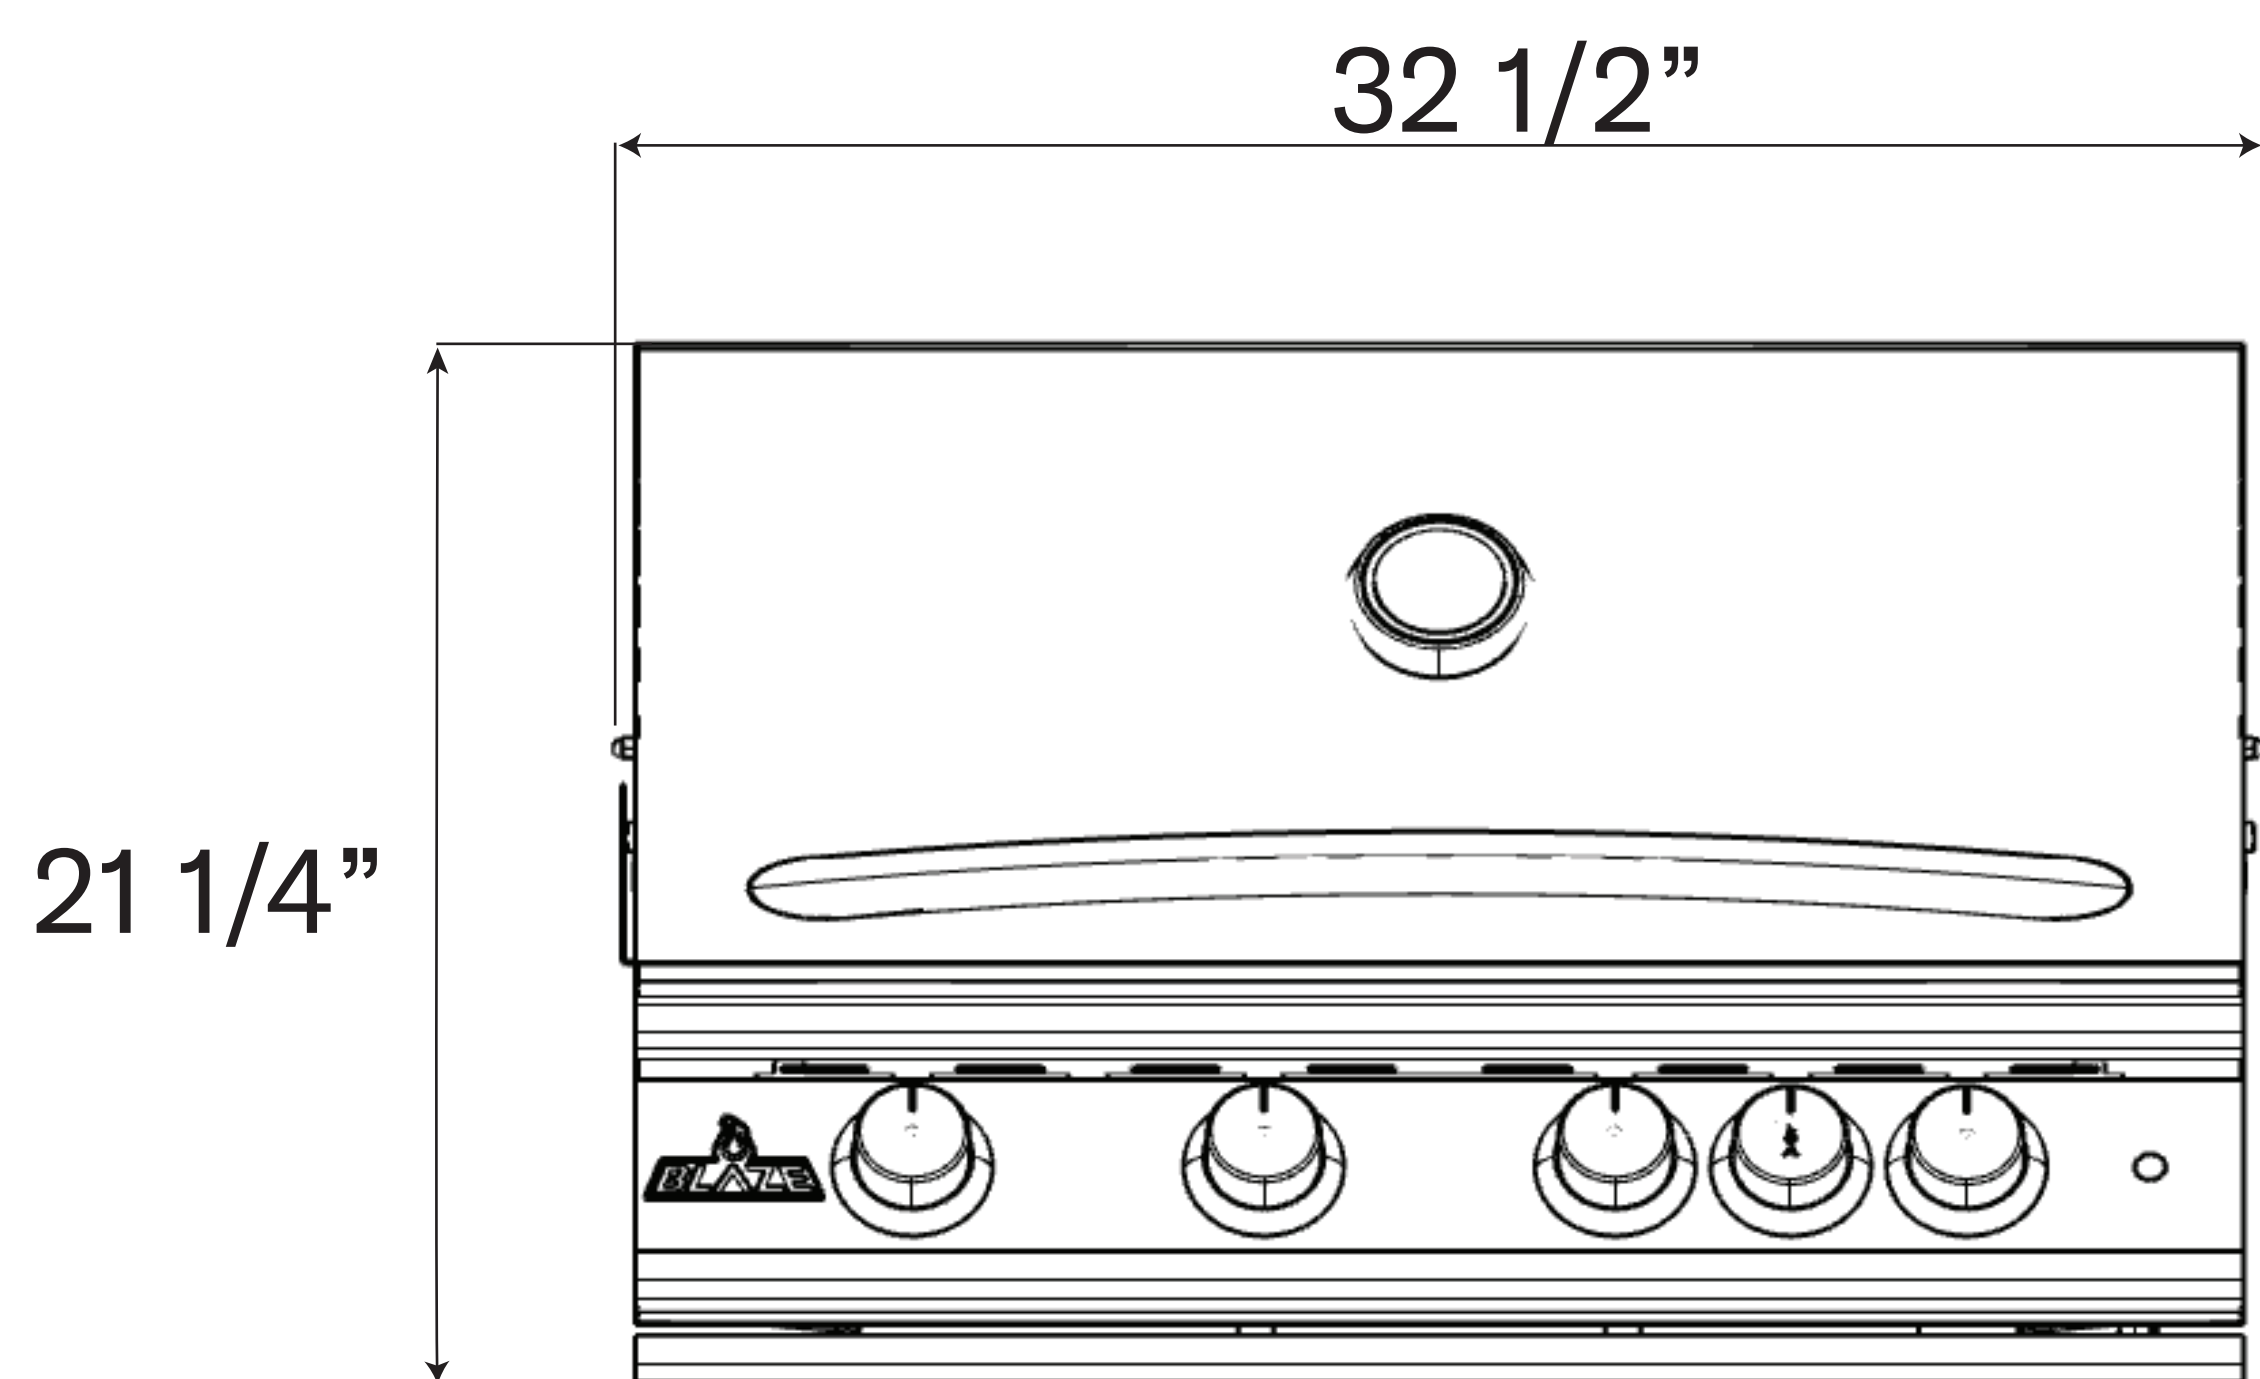

Blaze 32-inch BCM Gas Grill

Model Number: **BLZ-4BCM-LP/NG**

Front View

Side View

Cutout View

Top View

Overall dimensions	Cutout dimensions
Width 32 1/2"	Width 30 5/8"
Depth 25 3/4"	Depth 21 1/4"
Height 21 1/4"	Height 8 1/2"