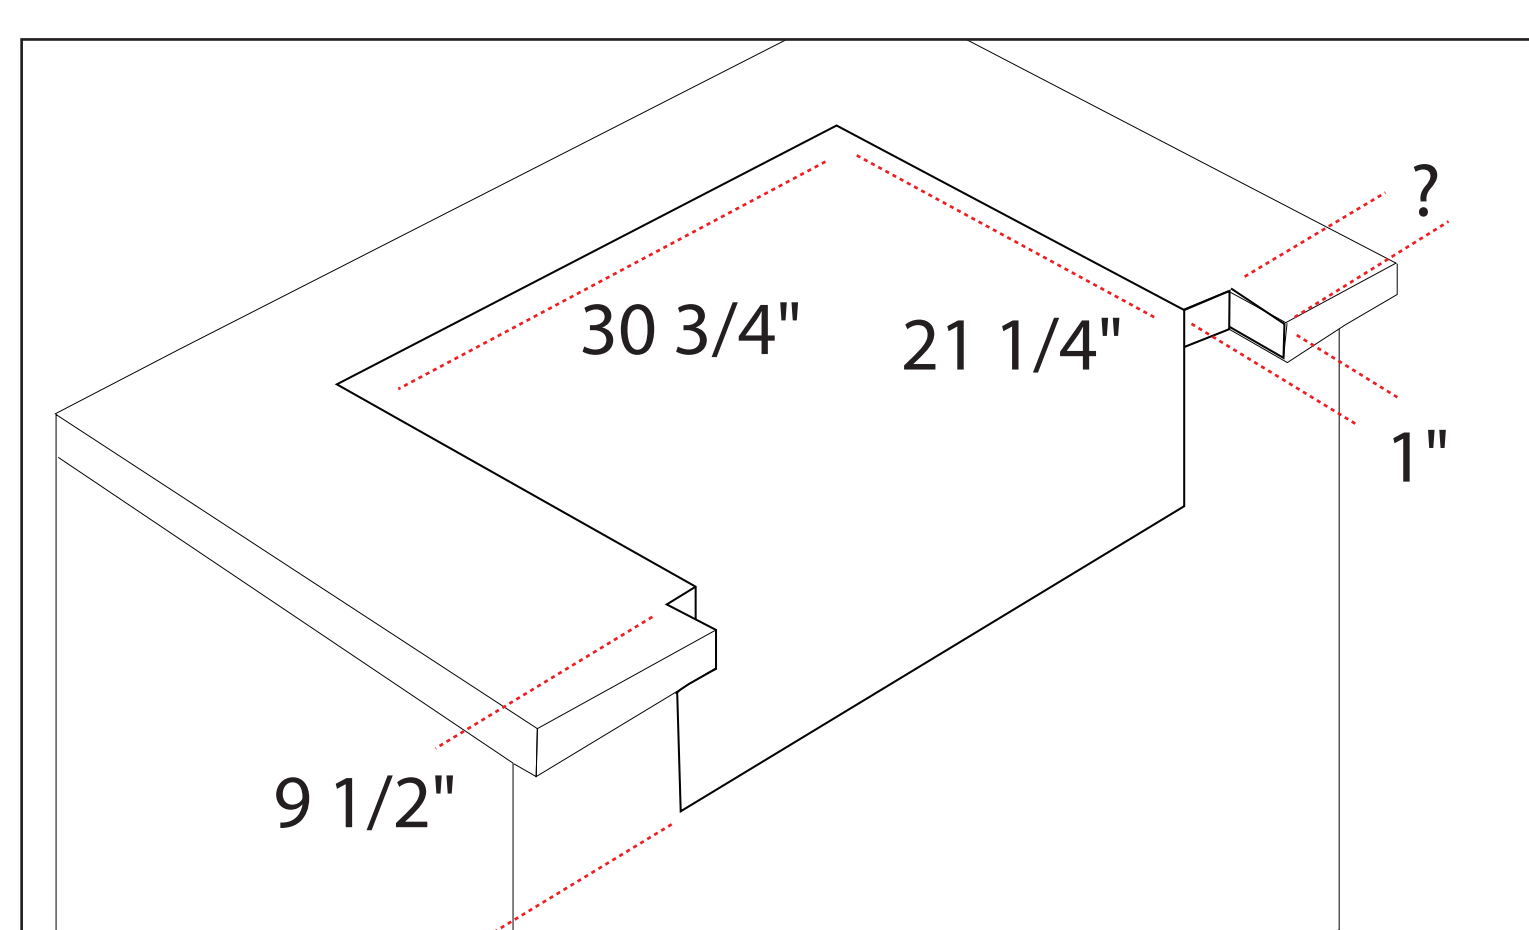

Blaze 32-inch LTE PRO Gas Grill

Model Number: BLZ-4LTEPRO-LP/NG

Front View

Side View

Cutout View

Top View

Overall dimensions	Cutout dimensions
Width 32 1/2"	Width 30 3/4"
Depth 27"	Depth 21 1/4"
Height 22 1/2"	Height 9 1/2"