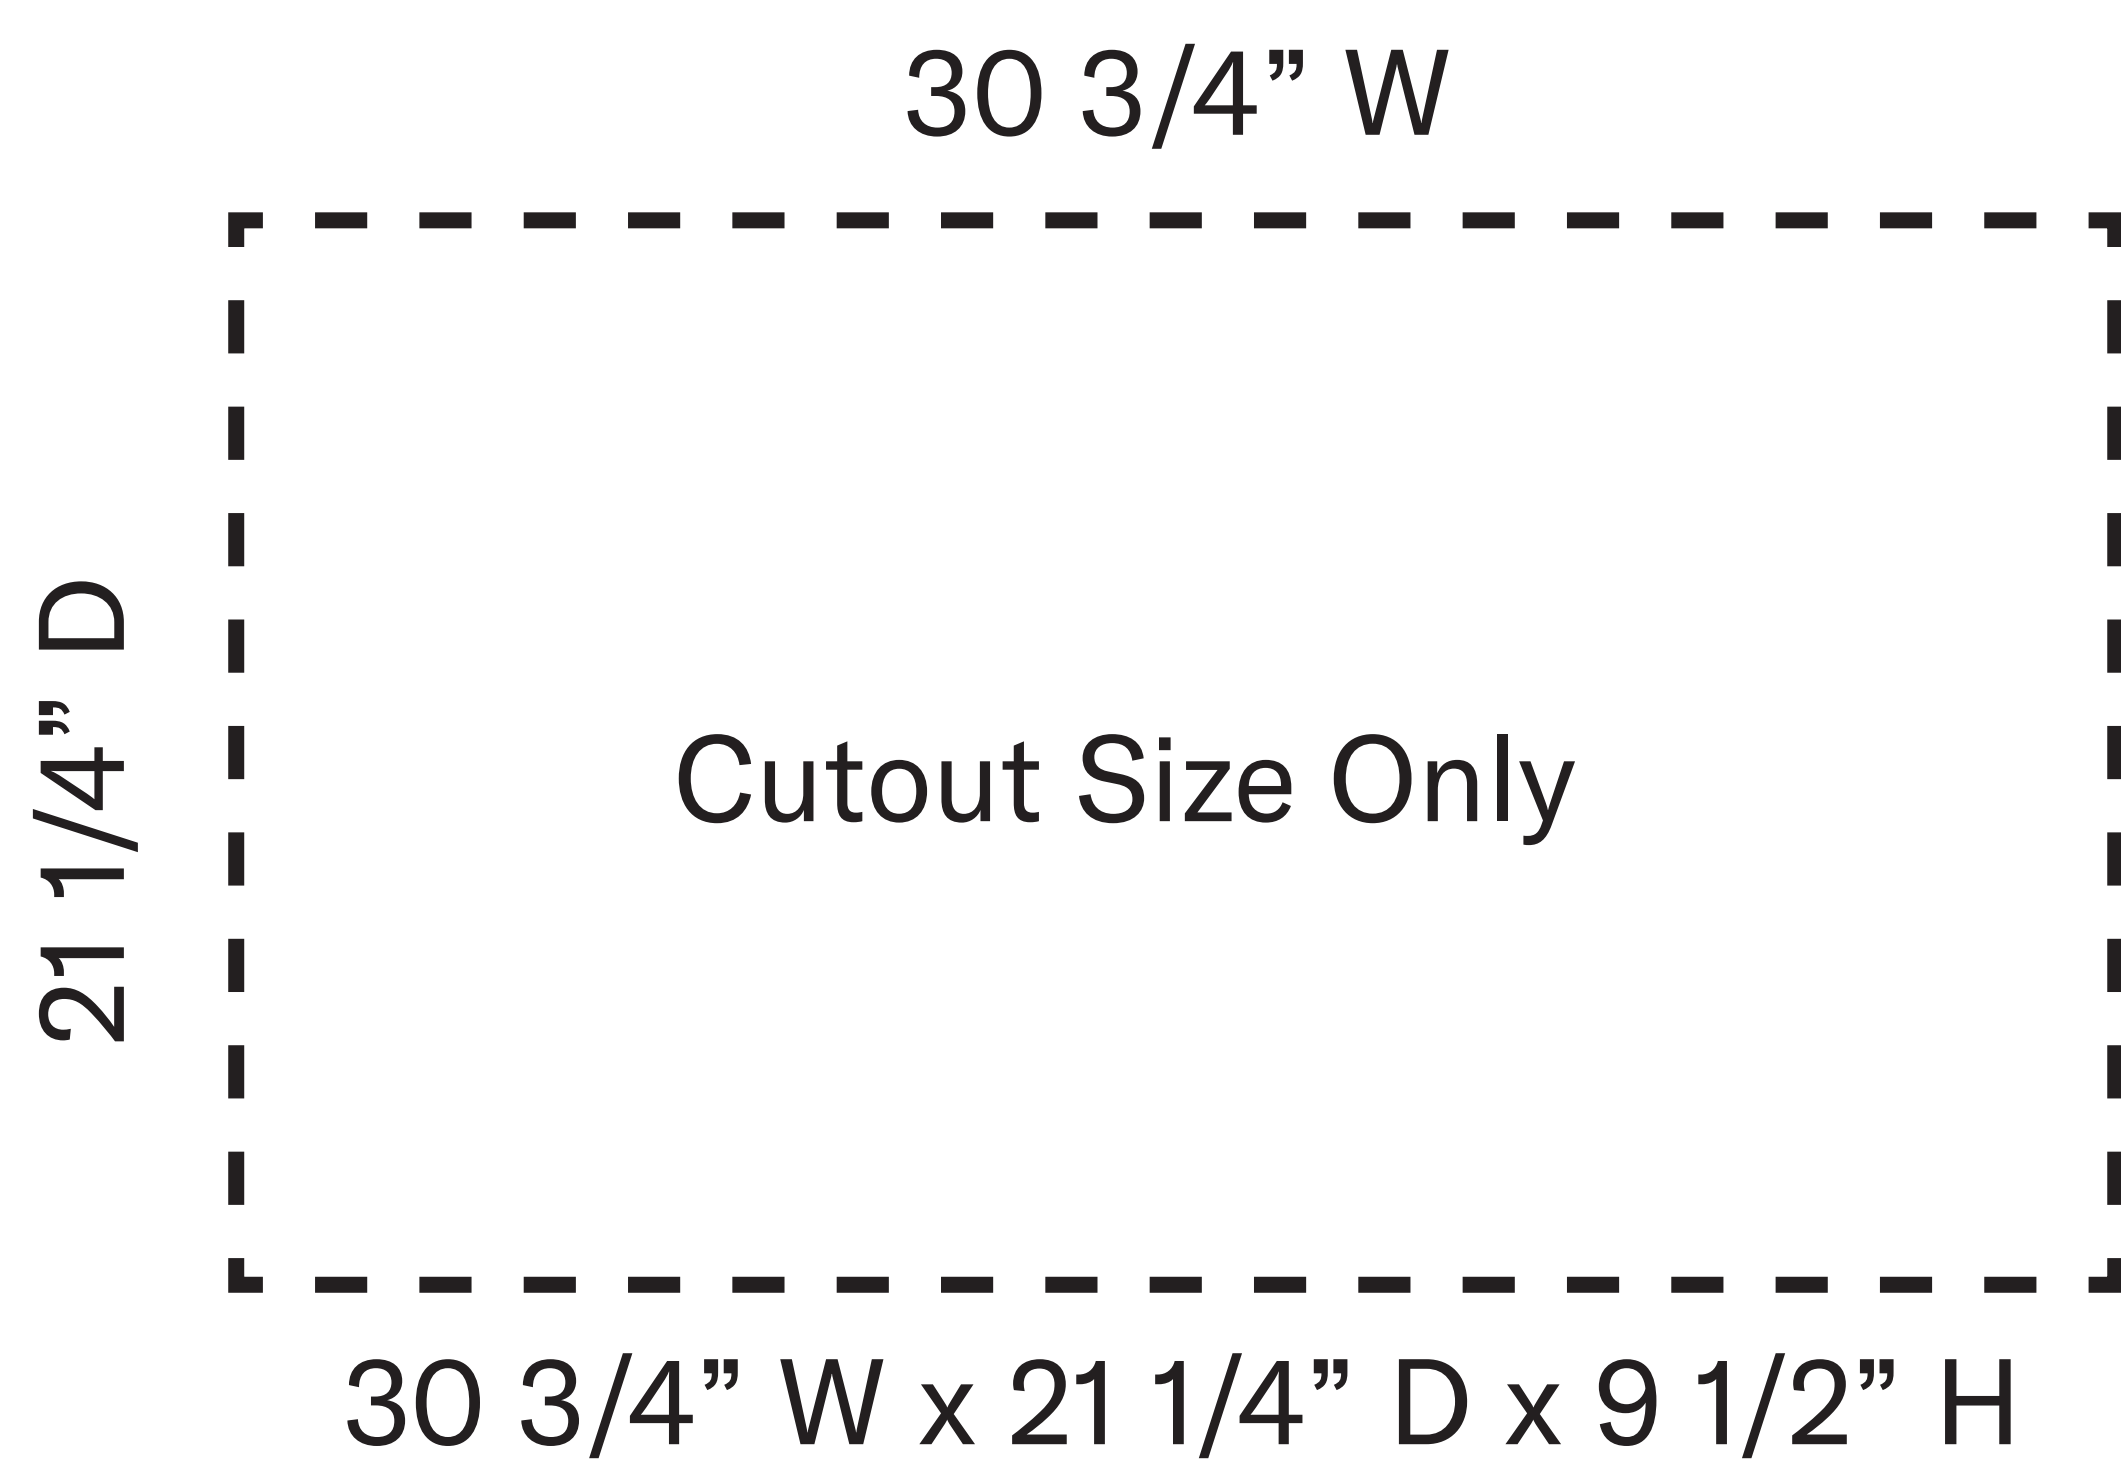

Blaze 32-inch LTE PRO Gas Grill

Model Number: BLZ-4LTEPRO-LP/NG

Front View

Side View

Cutout View

Top View

Overall dimensions	Cutout dimensions
Width 32 1/2"	Width 30 3/4"
Depth 27"	Depth 21 1/4"
Height 22 1/2"	Height 9 1/2"