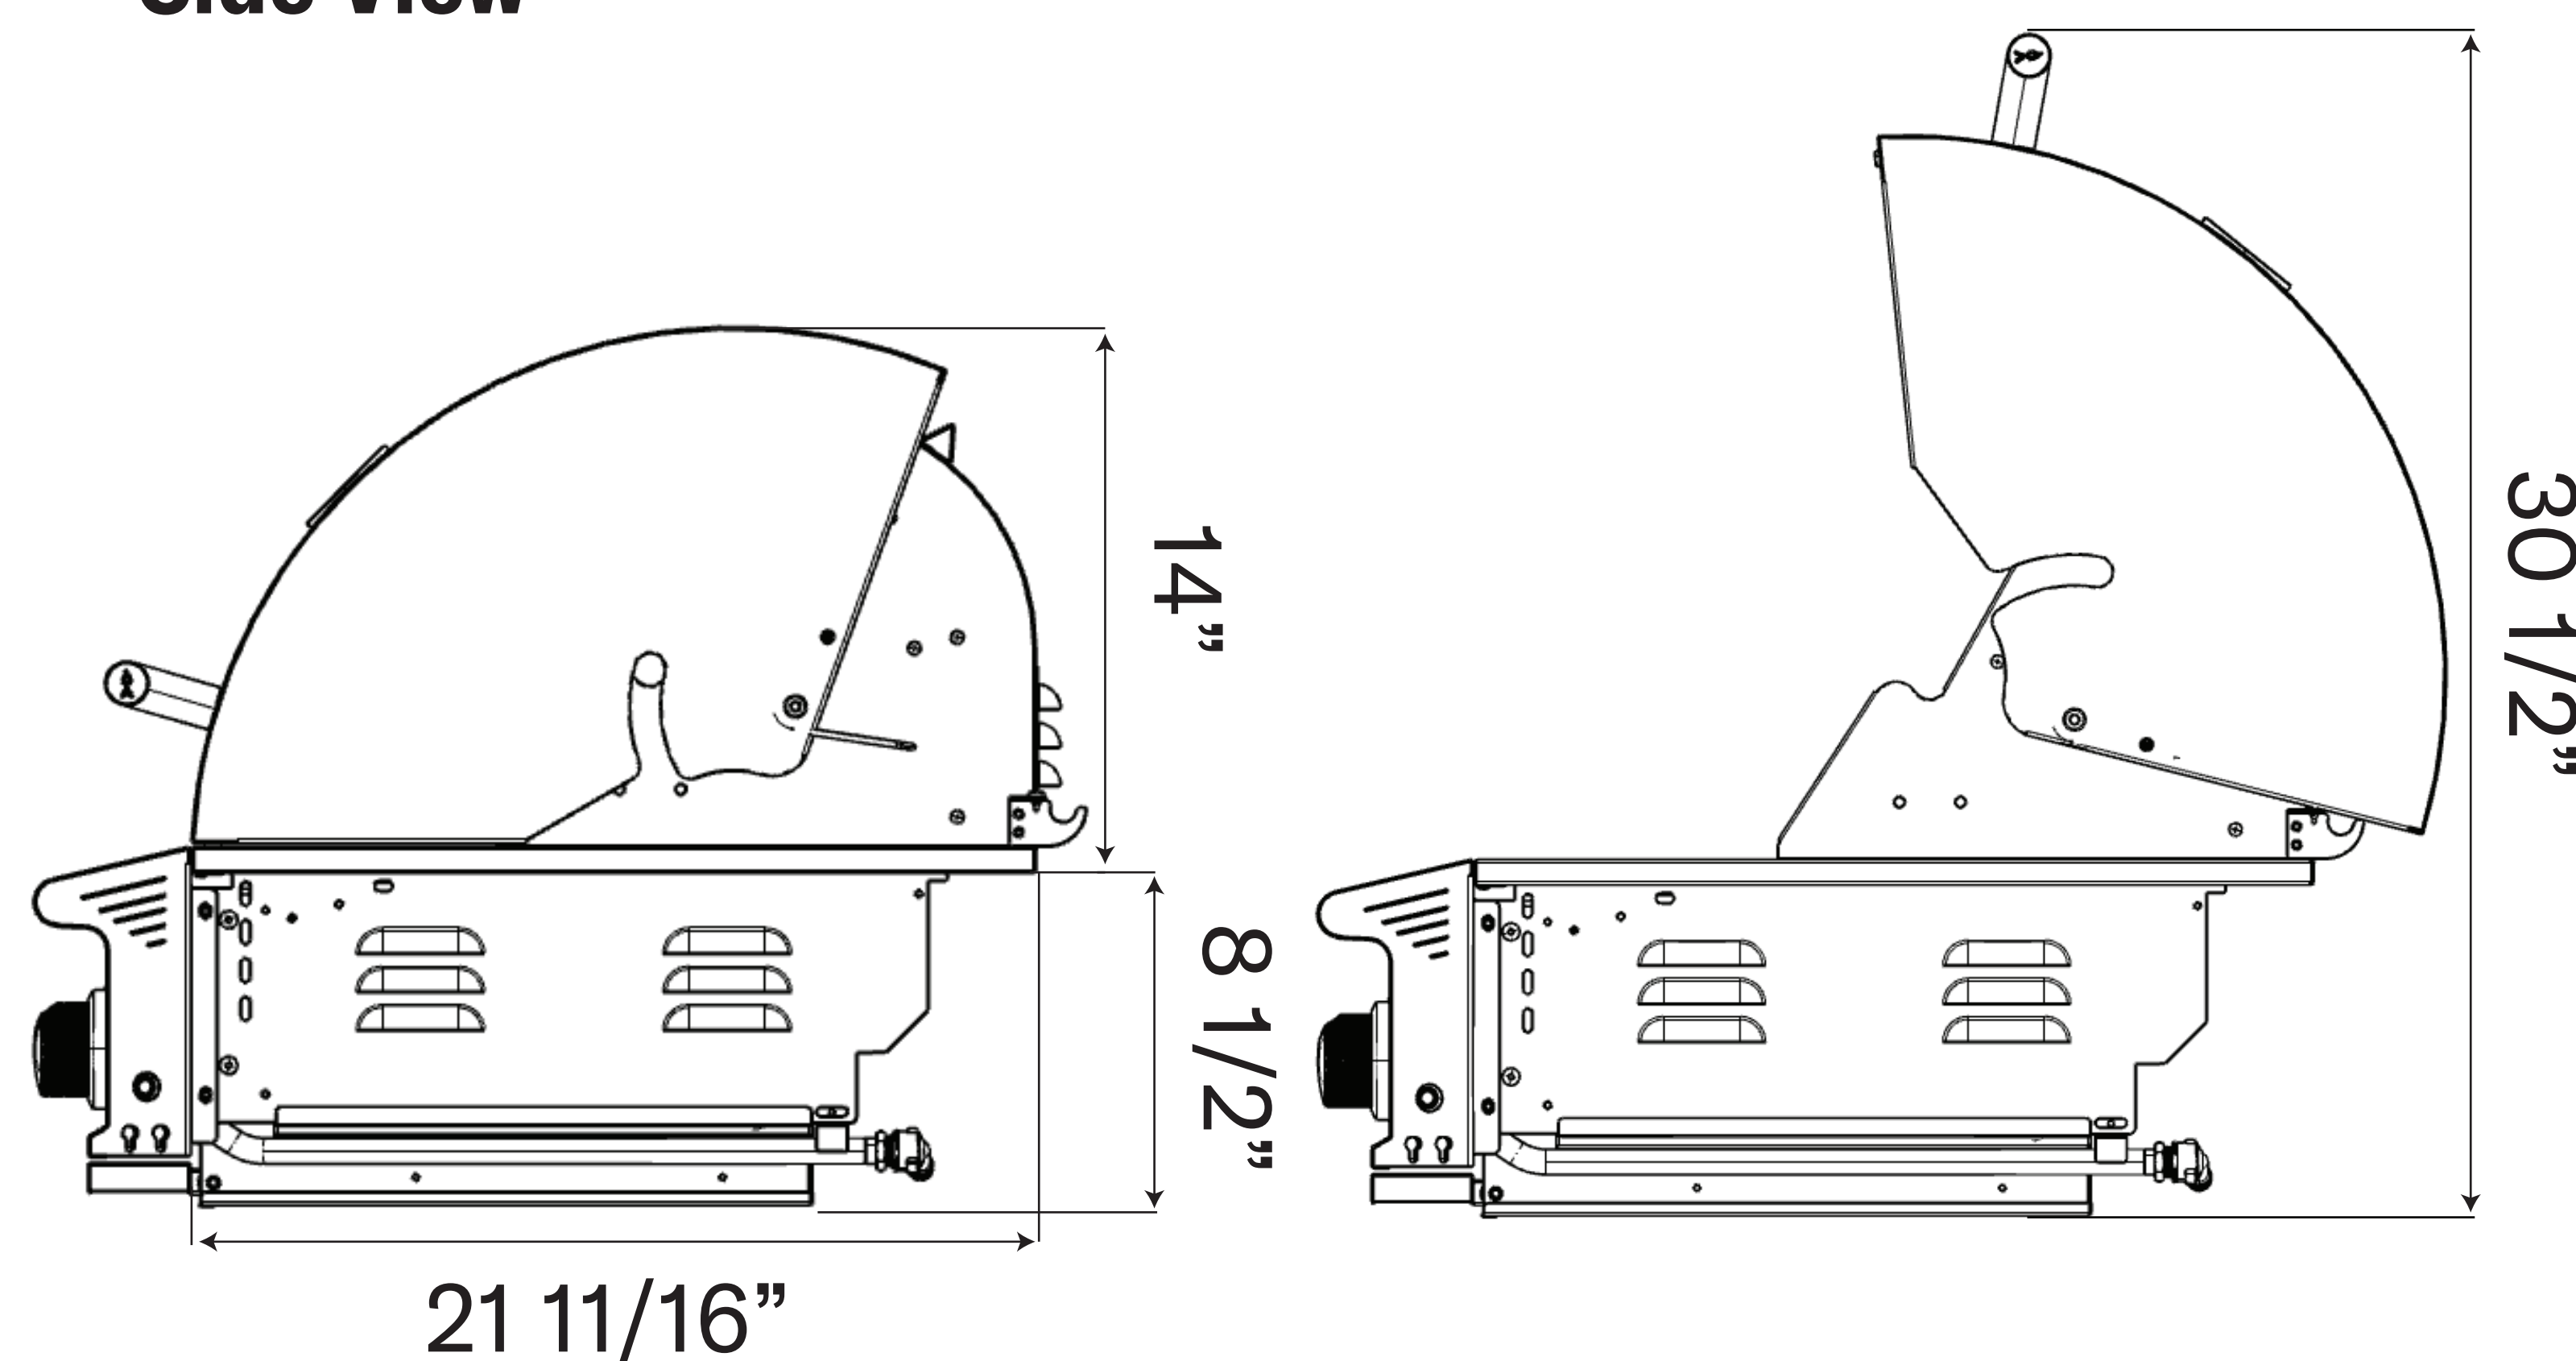

Blaze 32-inch LTE PRO Gas Grill

Model Number: BLZ-4LTEPRO-LP/NG

Front View

Side View

Cutout View

Top View

Overall dimensions	Cutout dimensions
Width 32 1/2"	Width 30 3/4"
Depth 27"	Depth 21 1/4"
Height 22 1/2"	Height 9 1/2"