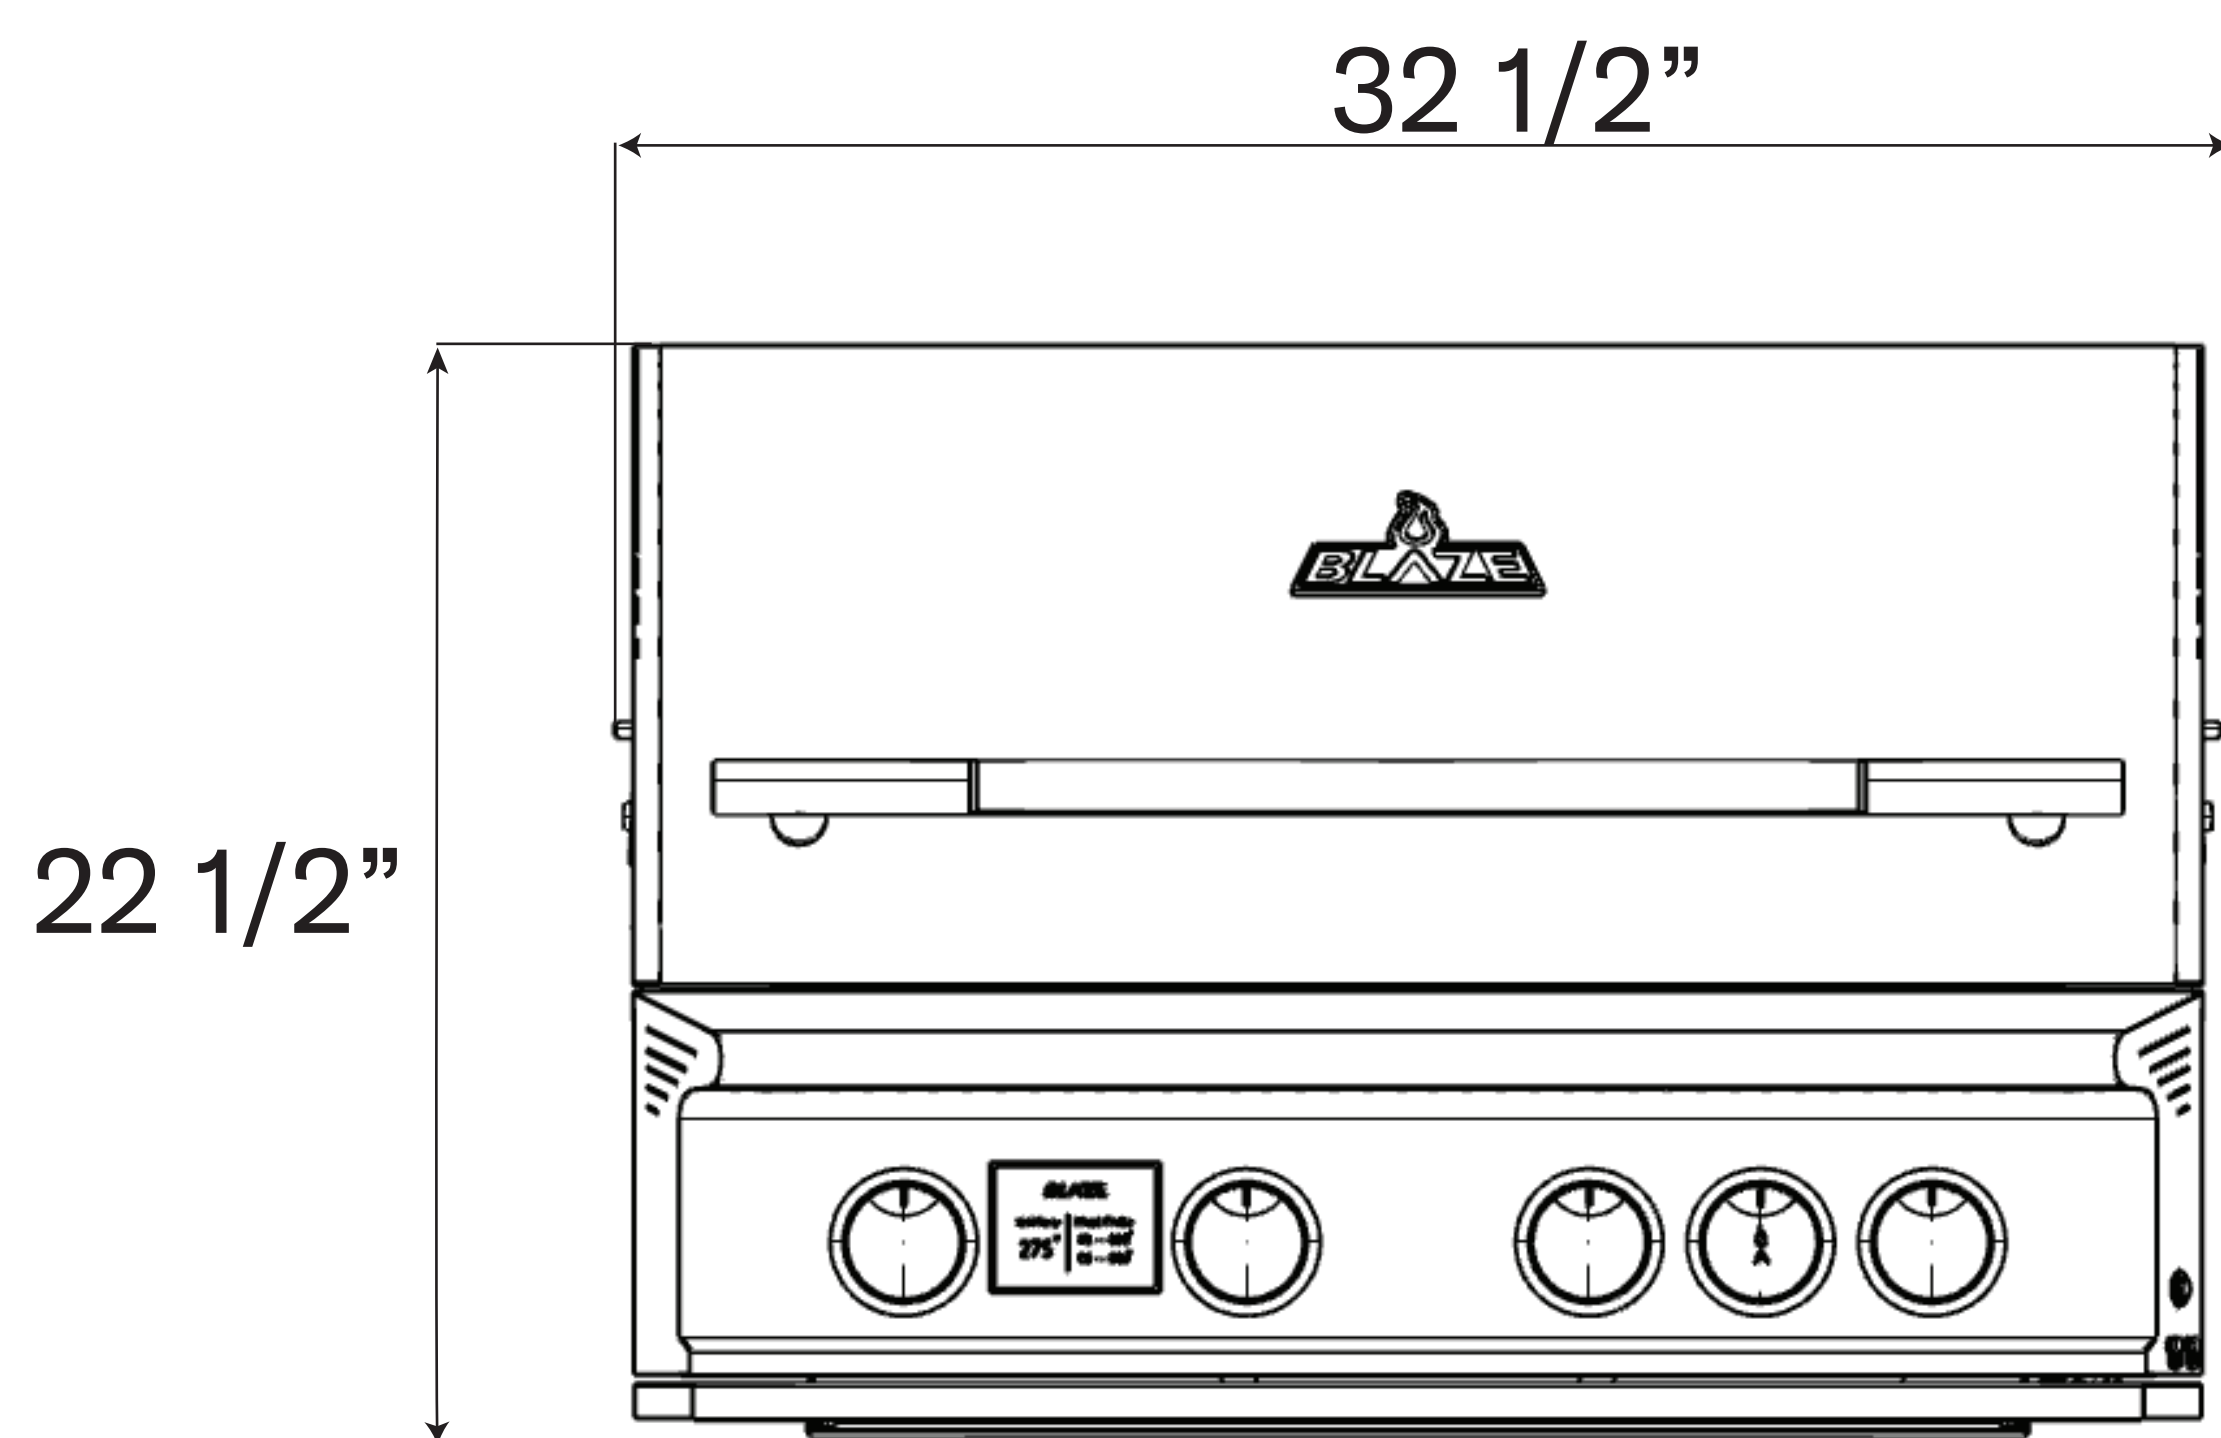

Blaze 32-inch LTE PRO Gas Grill

Model Number: BLZ-4LTEPRO-LP/NG

Front View

Side View

Cutout View

Top View

Overall dimensions	Cutout dimensions
Width 32 1/2"	Width 30 3/4"
Depth 27"	Depth 21 1/4"
Height 22 1/2"	Height 9 1/2"