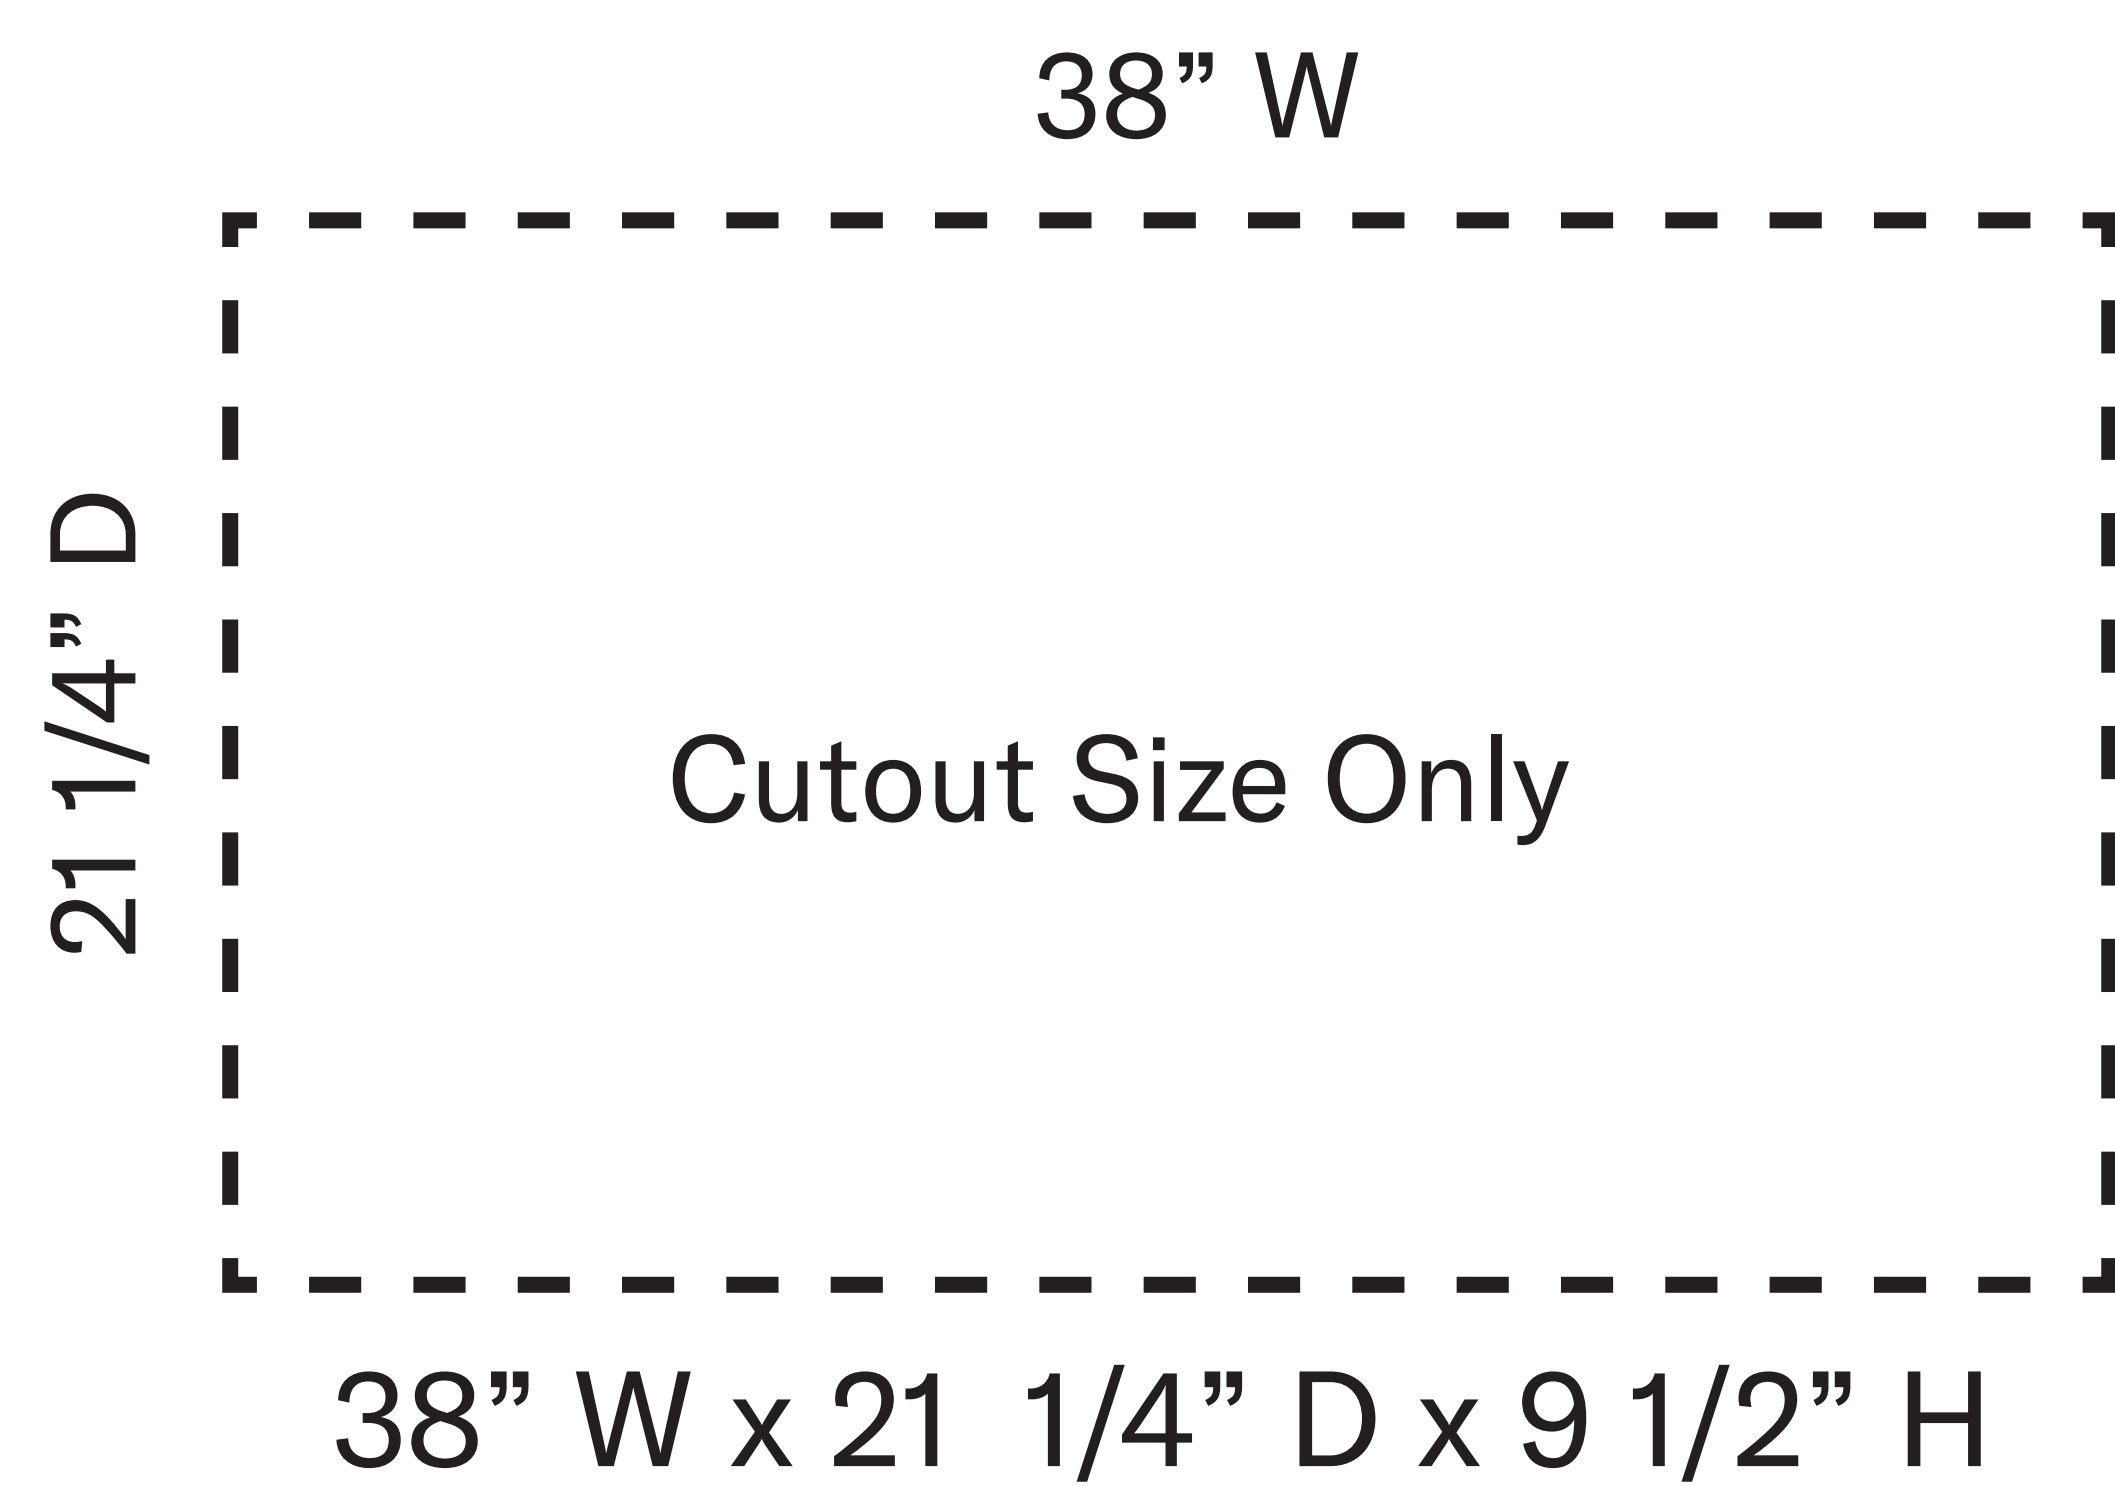

Blaze 40-inch LTE PRO Gas Grill

Model Number: **BLZ-5LTEPRO-LP/NG**

Front View

Side View

Cutout View

Top View

Overall dimensions	Cutout dimensions
Width 40 1/2"	Width 38"
Depth 27"	Depth 21 1/4"
Height 22 1/2"	Height 9 1/2"