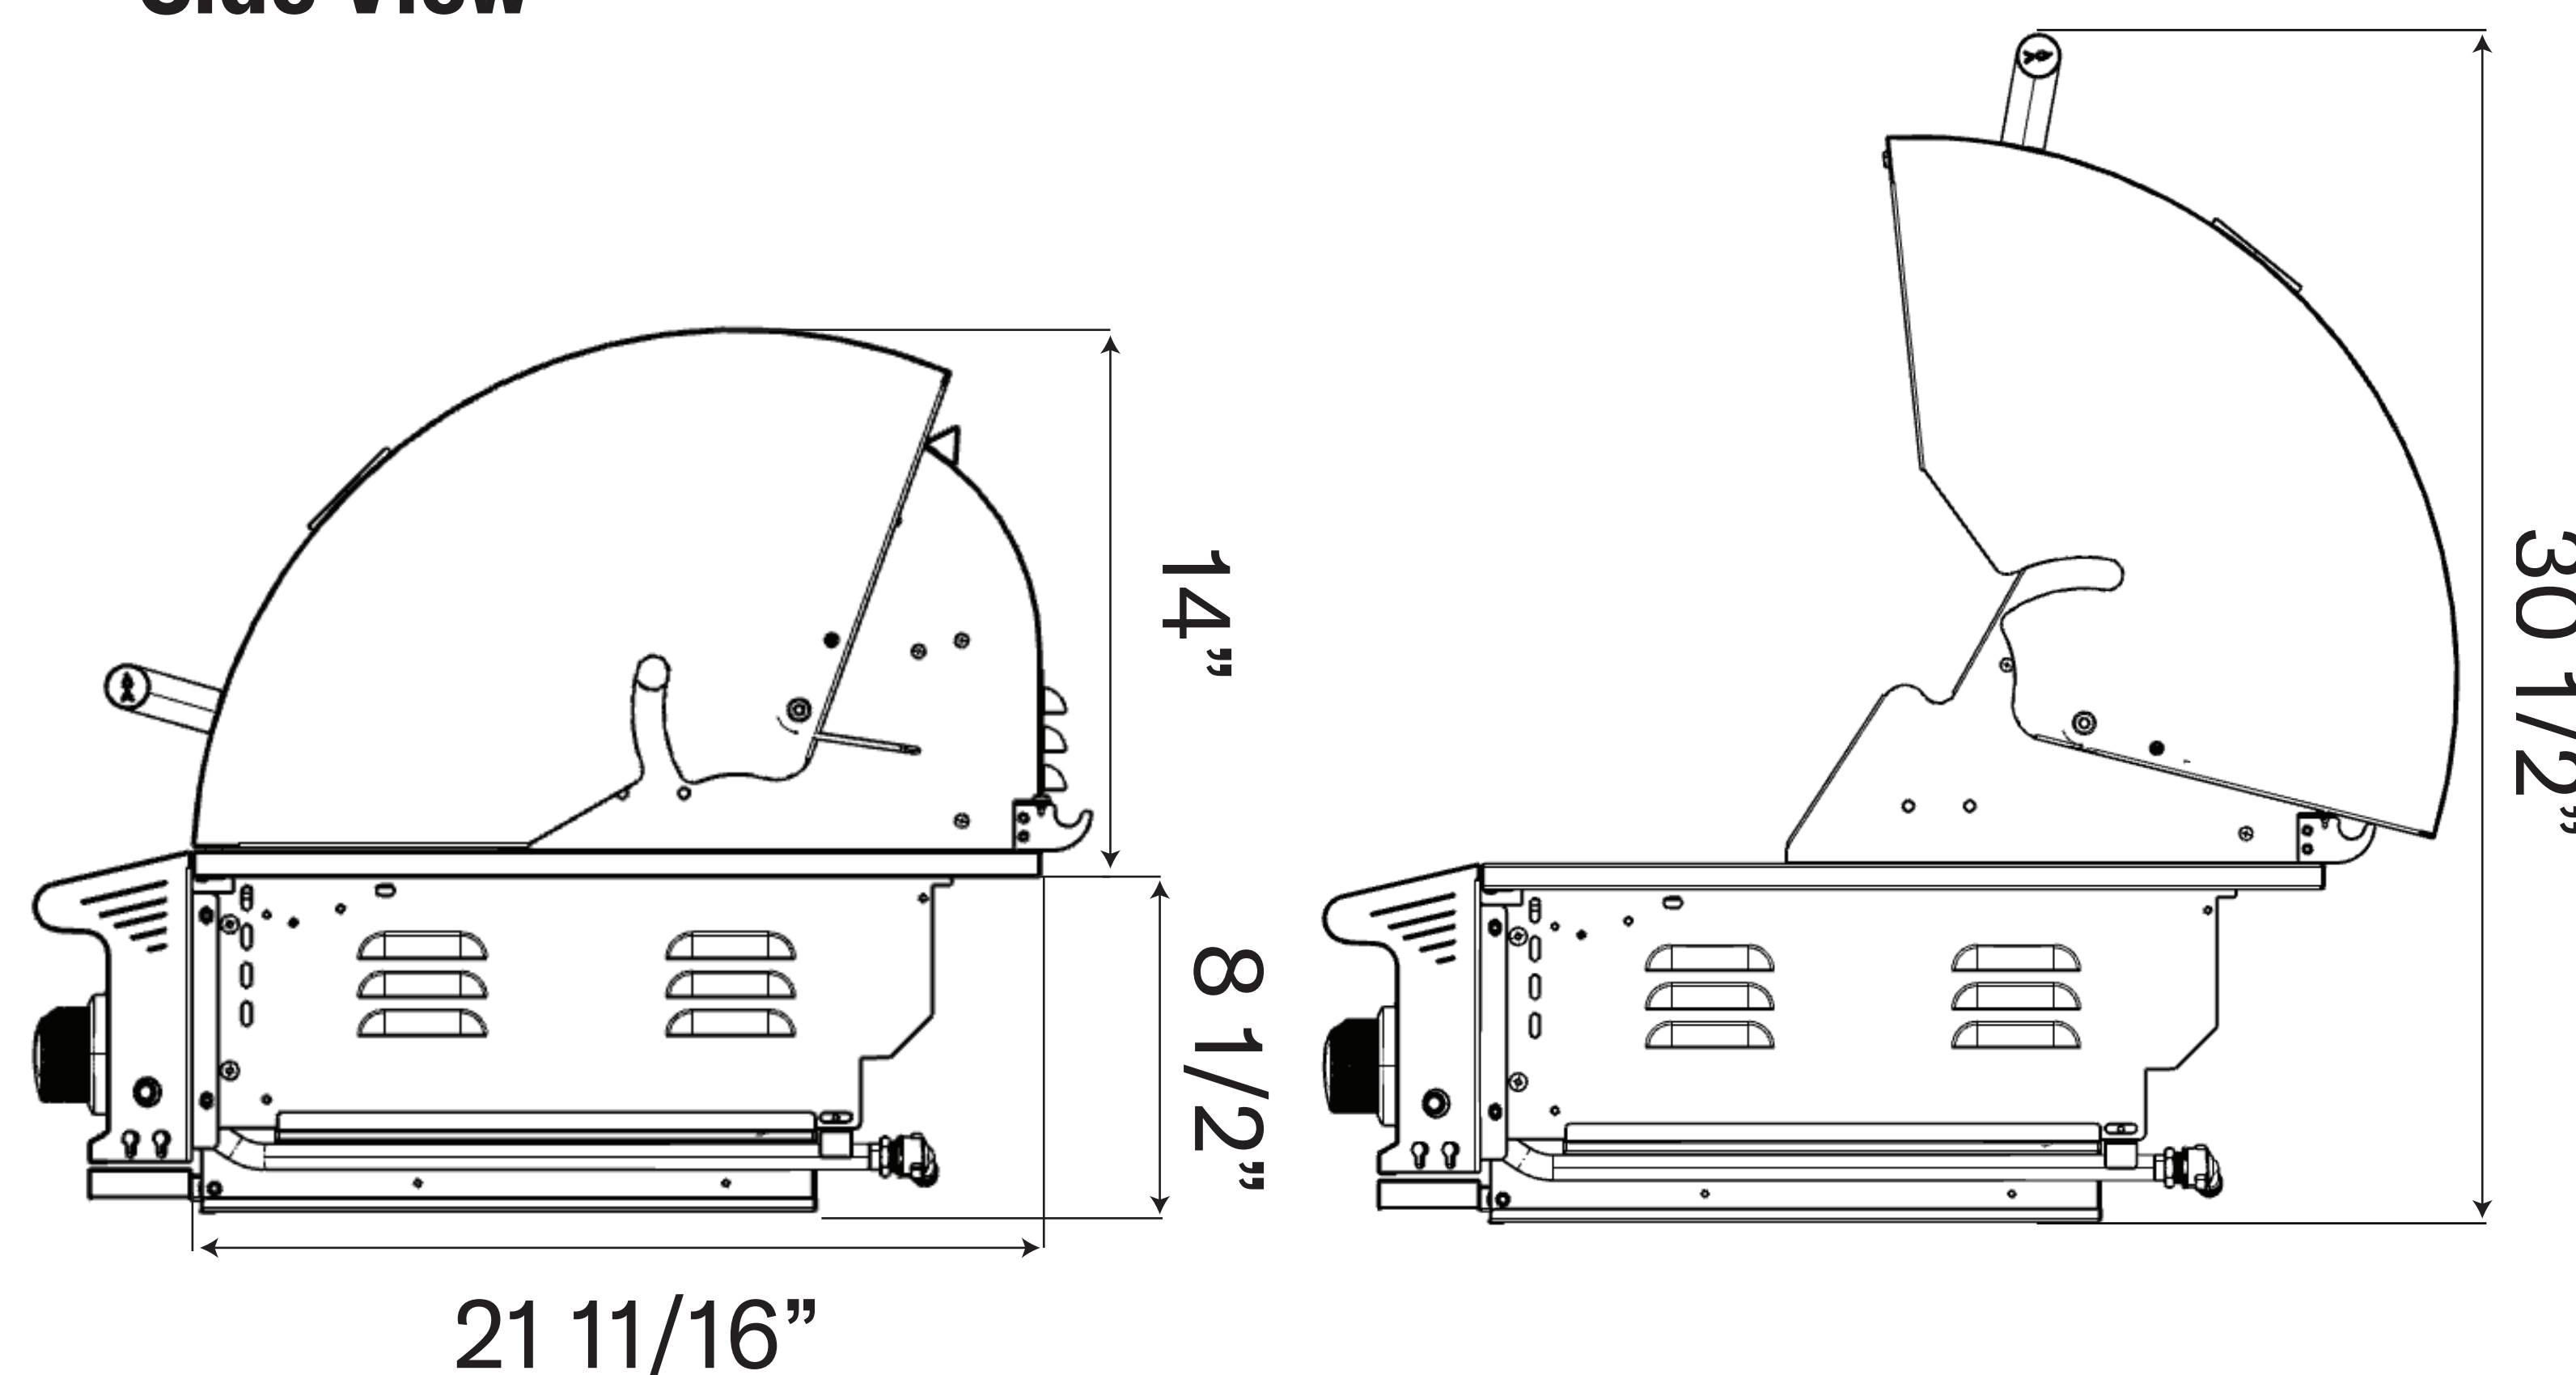

Blaze 40-inch LTE PRO Gas Grill

Model Number: **BLZ-5LTEPRO-LP/NG**

Front View

Side View

Cutout View

Top View

Overall dimensions	Cutout dimensions
Width 40 1/2"	Width 38"
Depth 27"	Depth 21 1/4"
Height 22 1/2"	Height 9 1/2"