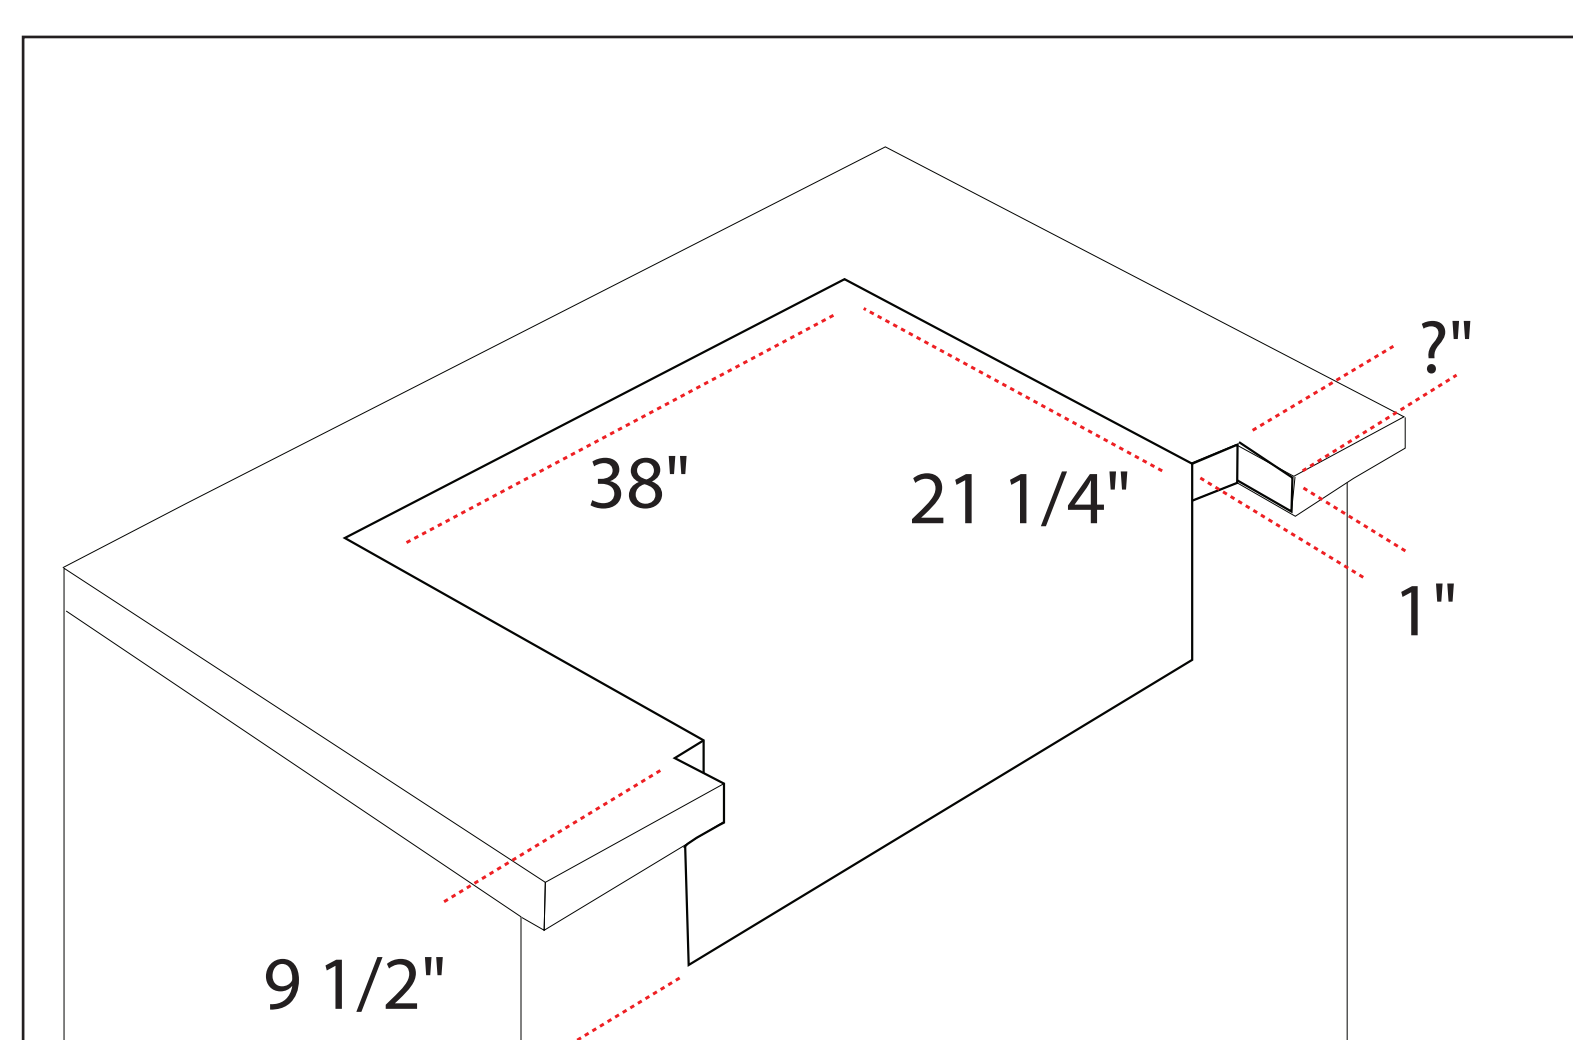

Blaze 40-inch LTE PRO Gas Grill

Model Number: **BLZ-5LTEPRO-LP/NG**

Front View

Side View

Cutout View

Top View

Overall dimensions	Cutout dimensions
Width 40 1/2"	Width 38"
Depth 27"	Depth 21 1/4"
Height 22 1/2"	Height 9 1/2"