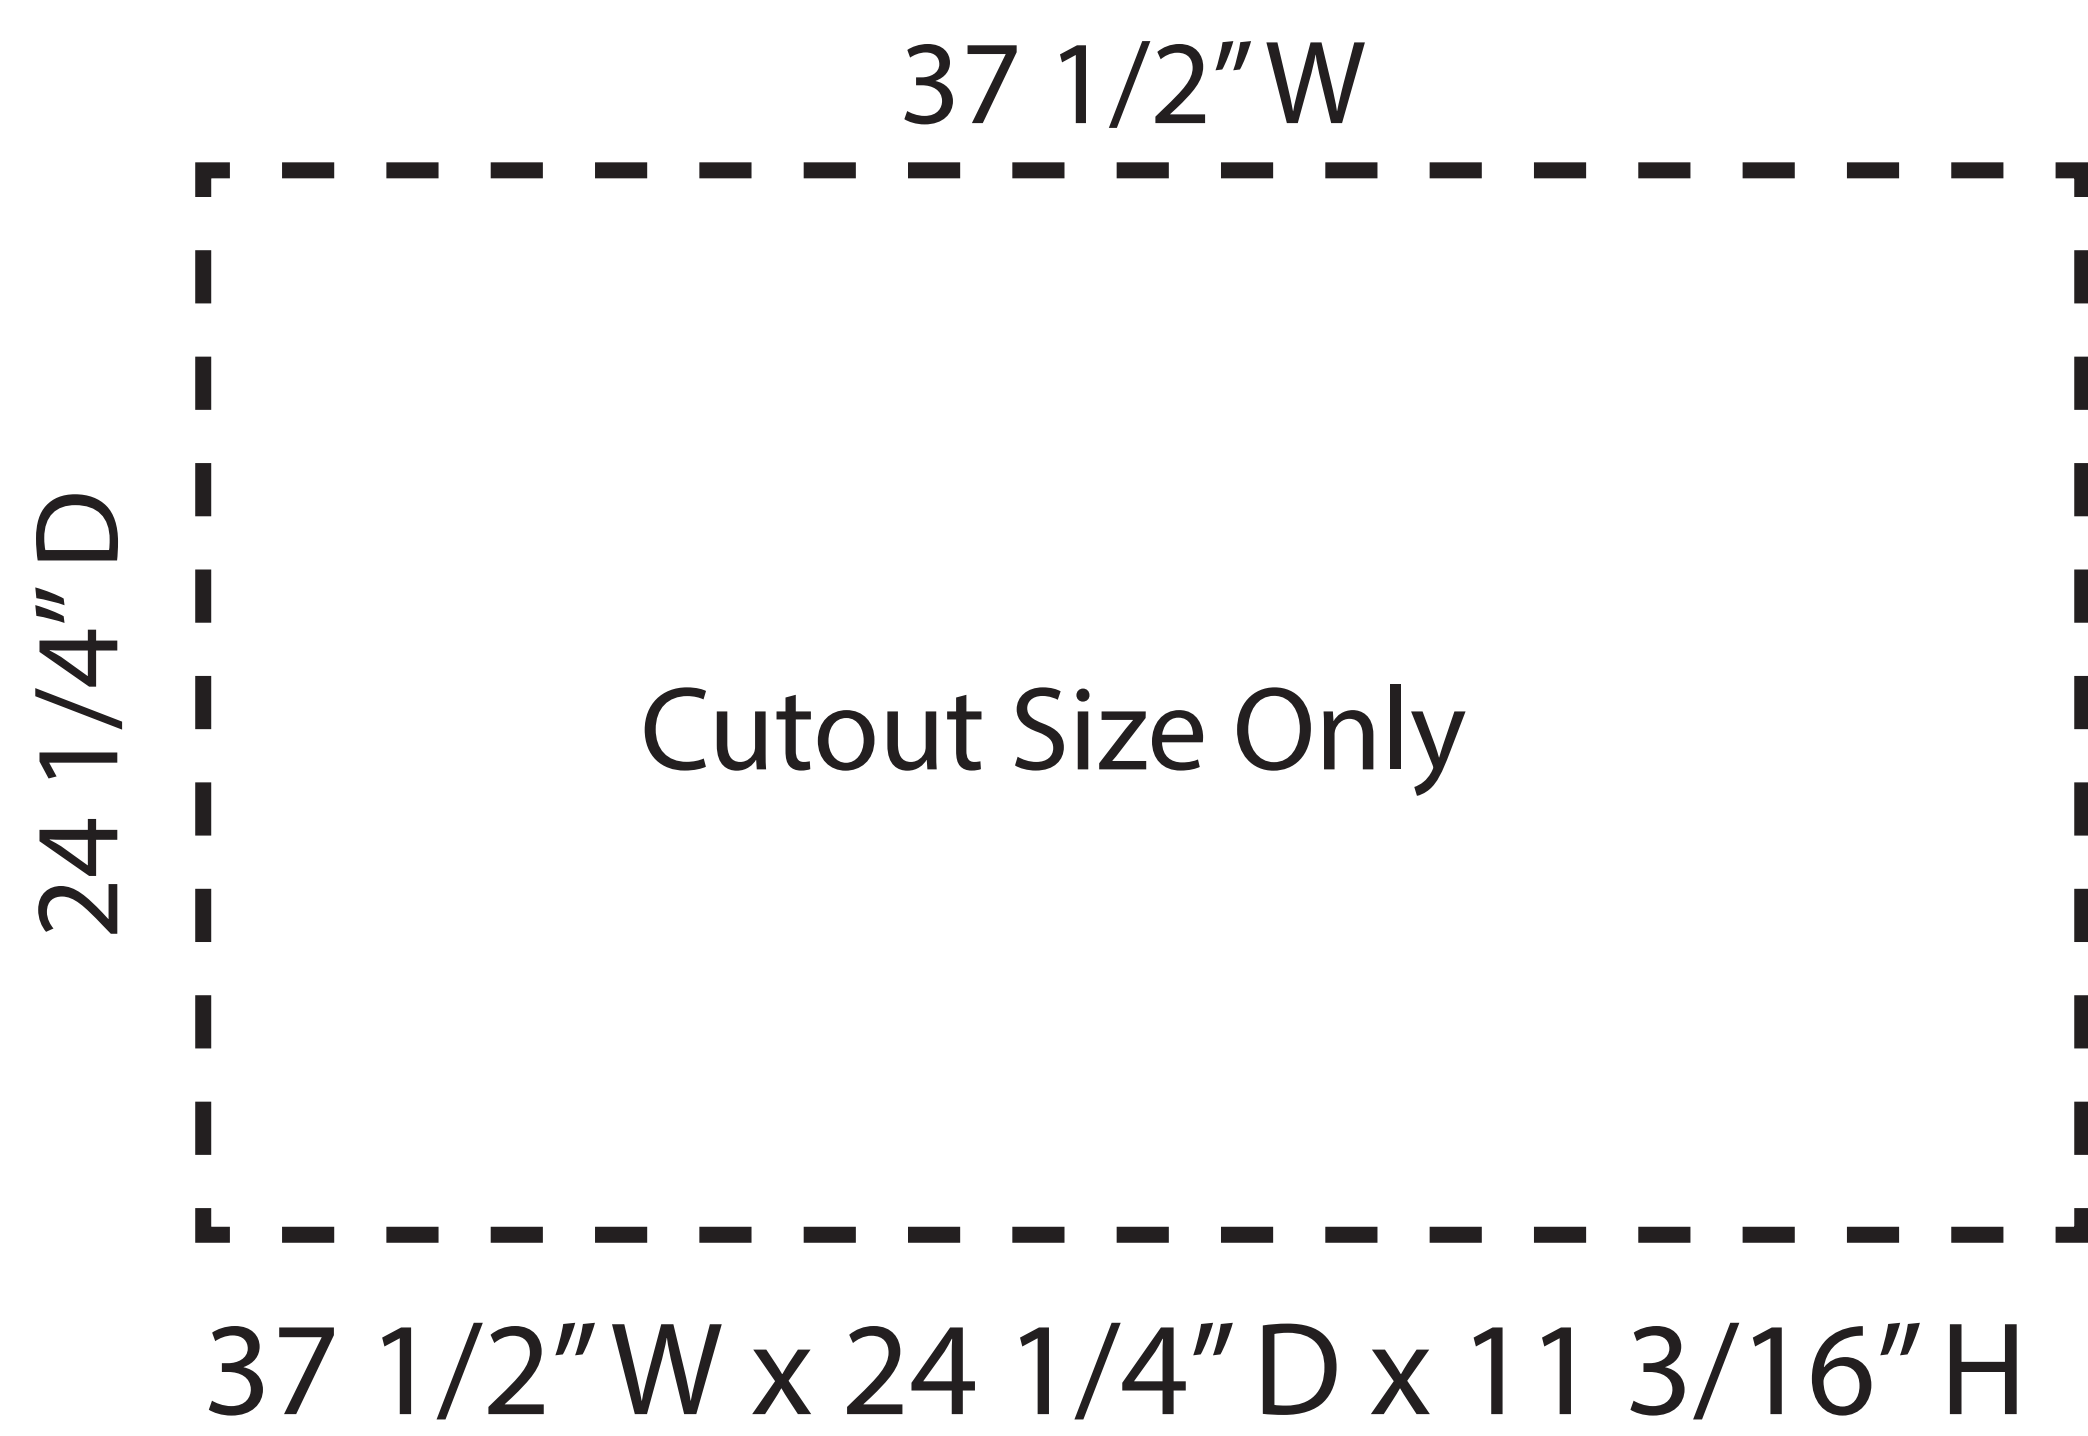

Blaze 40-inch LTE PRO Gas Griddle

Model Number: **BLZ-GRIDDLE40-LP/NG**

Front View

Side View

Cutout View

Top View

Overall dimensions	Cutout dimensions
Width 40"	Width 37 1/2"
Depth 29"	Depth 24 1/4"
Height 16 5/16"	Height 11 3/16"