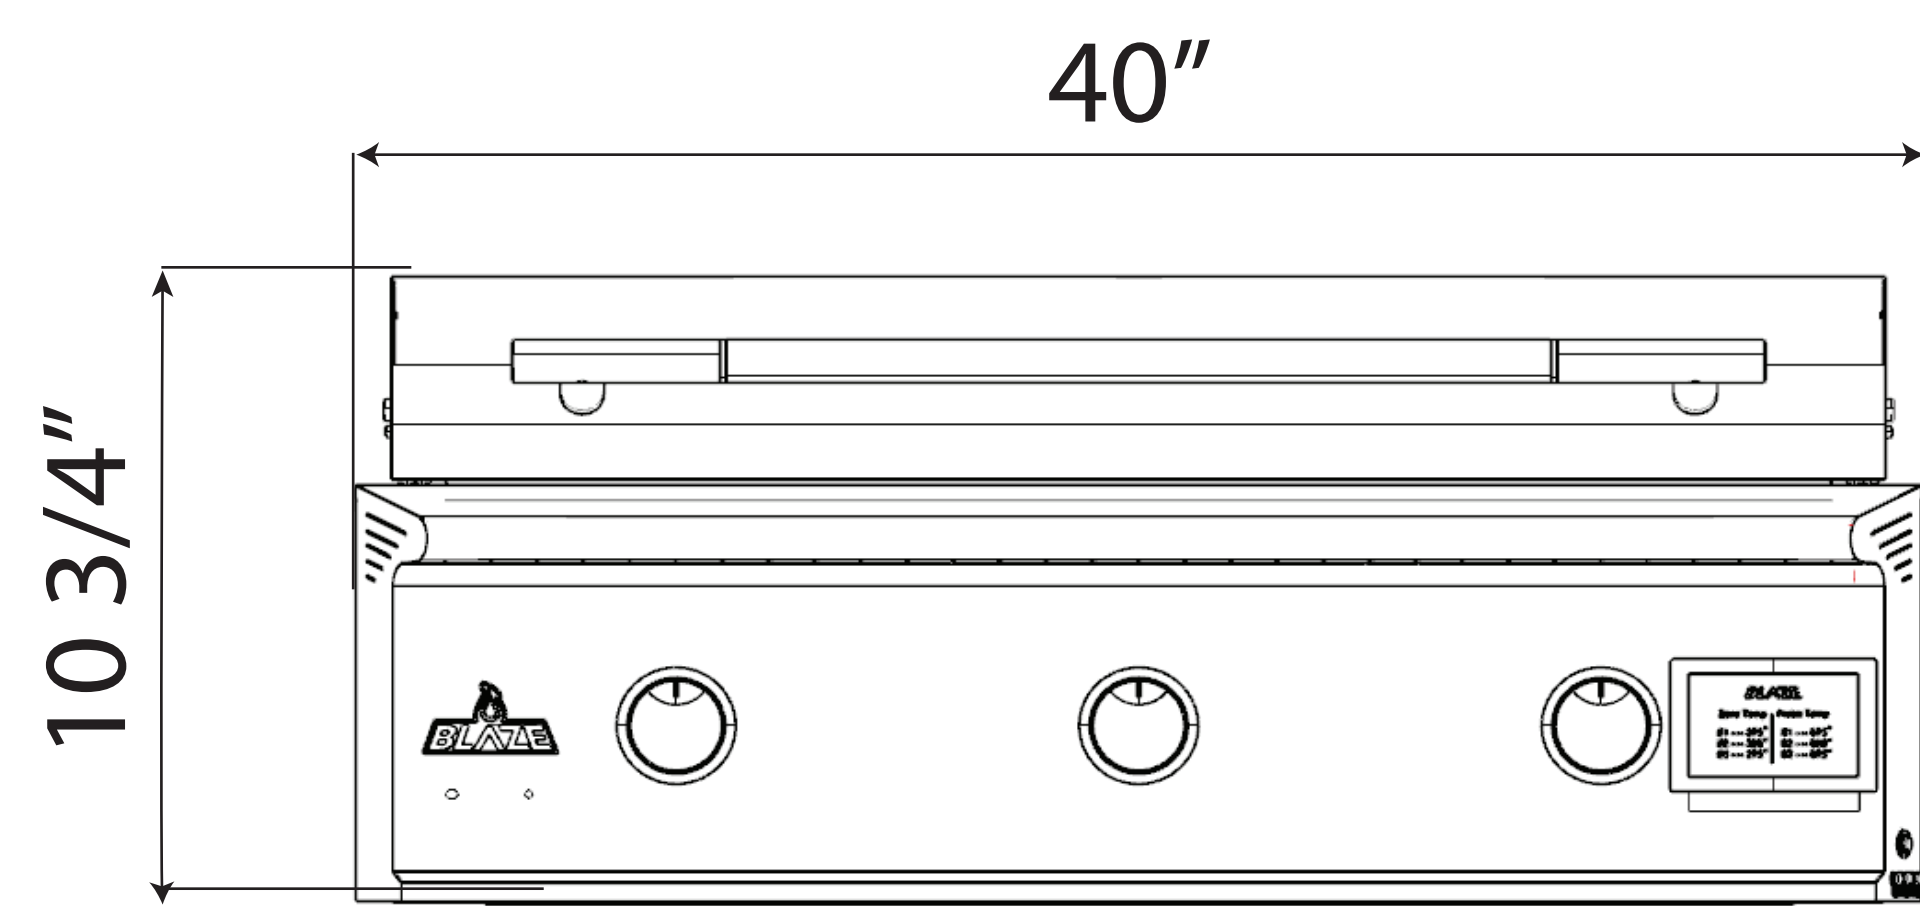

Blaze 40-inch LTE PRO Gas Griddle

Model Number: **BLZ-GRIDDLE40-LP/NG**

Front View

Side View

Cutout View

Top View

Overall dimensions	Cutout dimensions
Width 40"	Width 37 1/2"
Depth 29"	Depth 24 1/4"
Height 16 5/16"	Height 11 3/16"