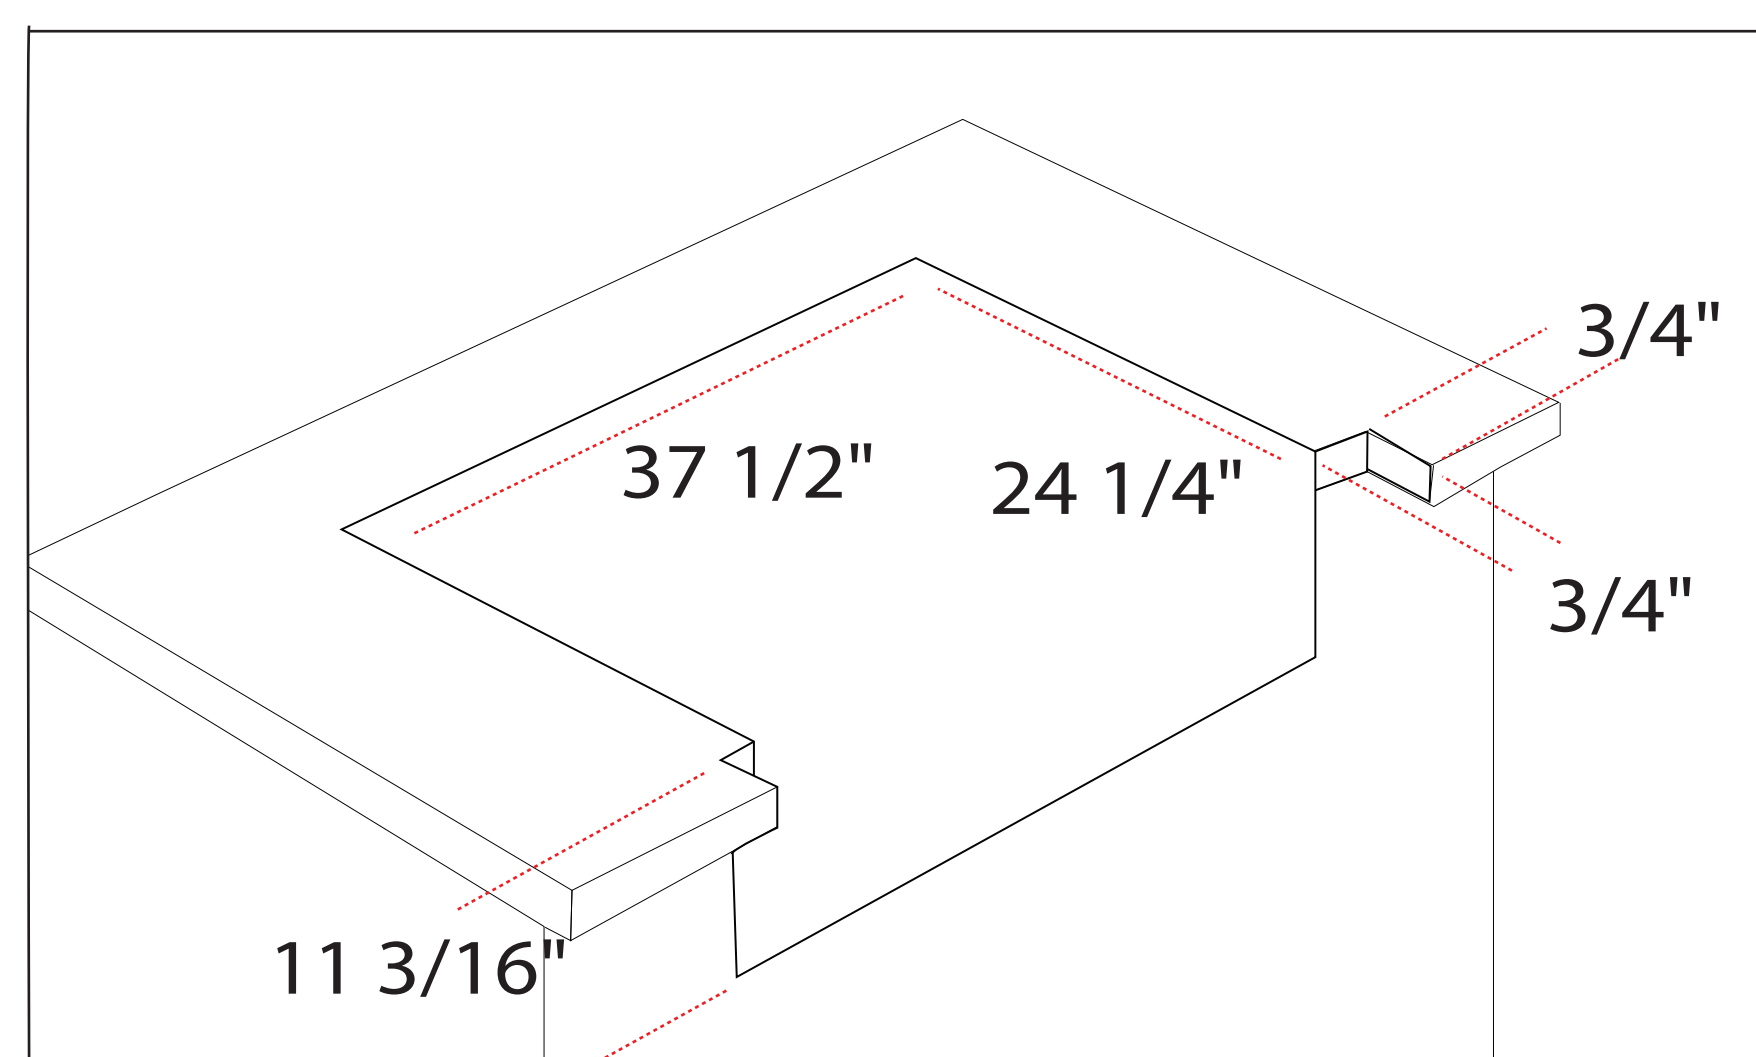

Blaze 40-inch LTE PRO Gas Griddle

Model Number: **BLZ-GRIDDLE40-LP/NG**

Front View

Side View

Cutout View

Top View

Overall dimensions	Cutout dimensions
Width 40"	Width 37 1/2"
Depth 29"	Depth 24 1/4"
Height 16 5/16"	Height 11 3/16"