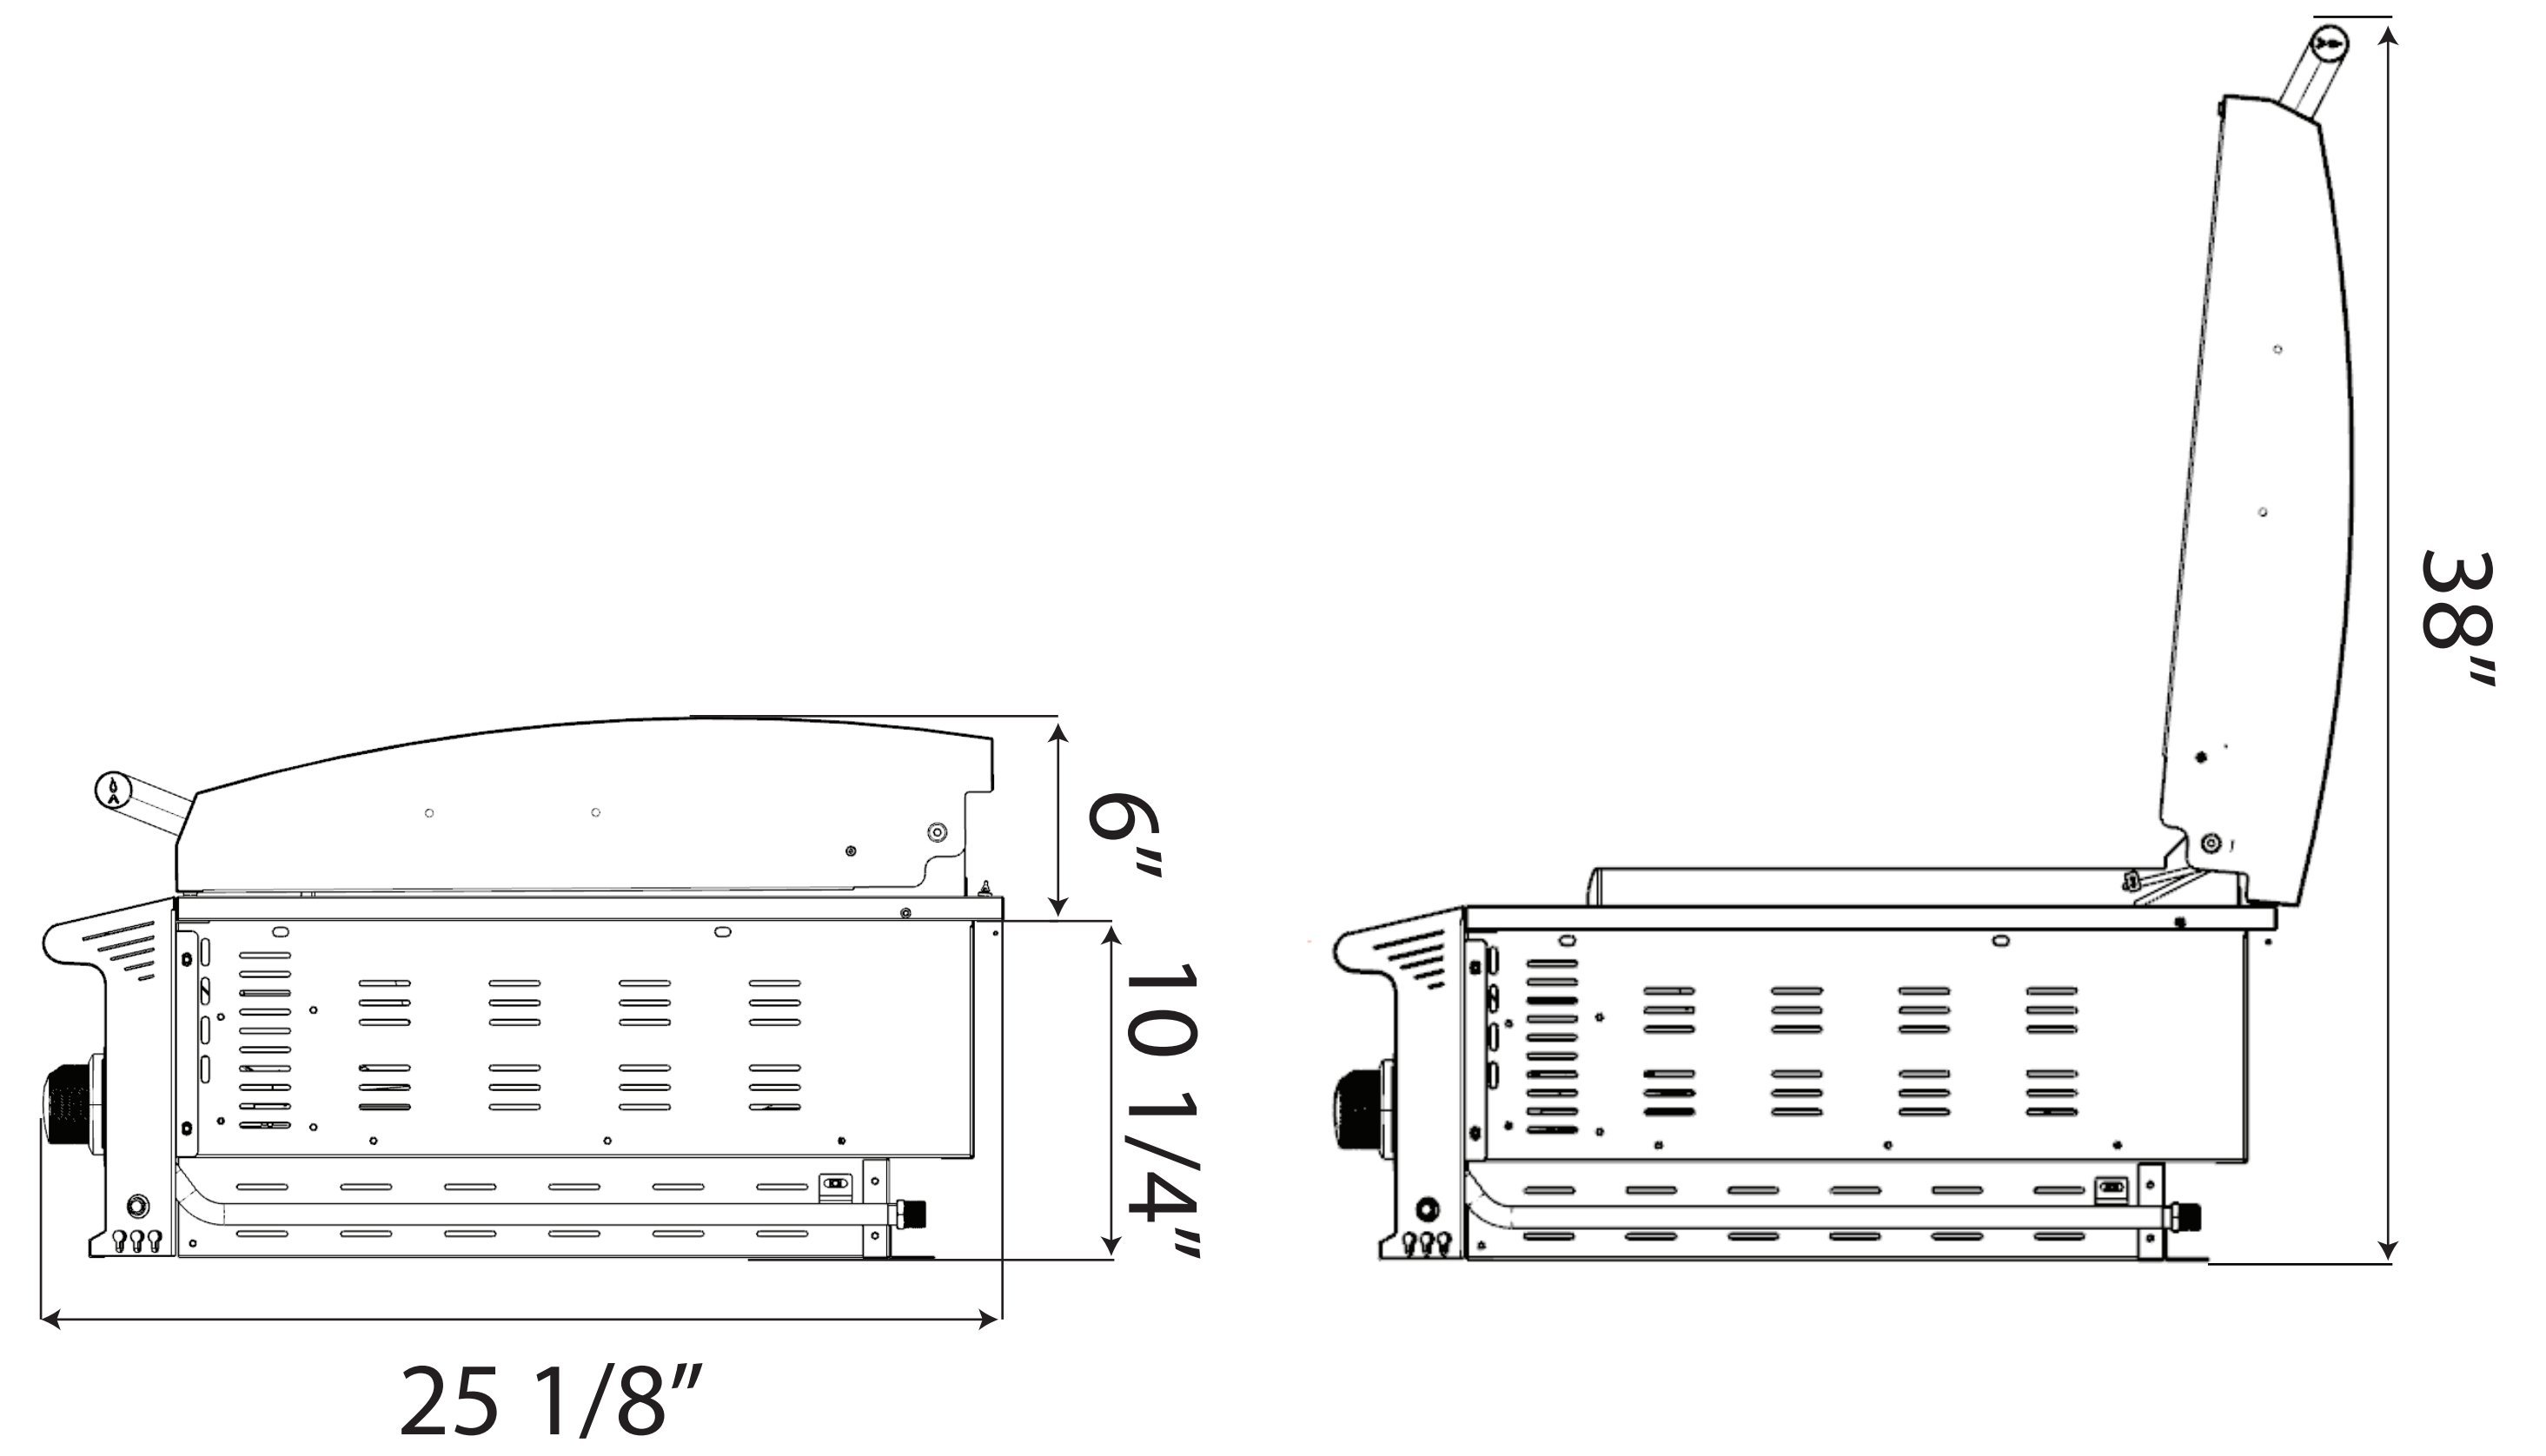

Blaze 40-inch LTE PRO Gas Griddle

Model Number: **BLZ-GRIDDLE40-LP/NG**

Front View

Side View

Cutout View

Top View

Overall dimensions	Cutout dimensions
Width 40"	Width 37 1/2"
Depth 29"	Depth 24 1/4"
Height 16 5/16"	Height 11 3/16"