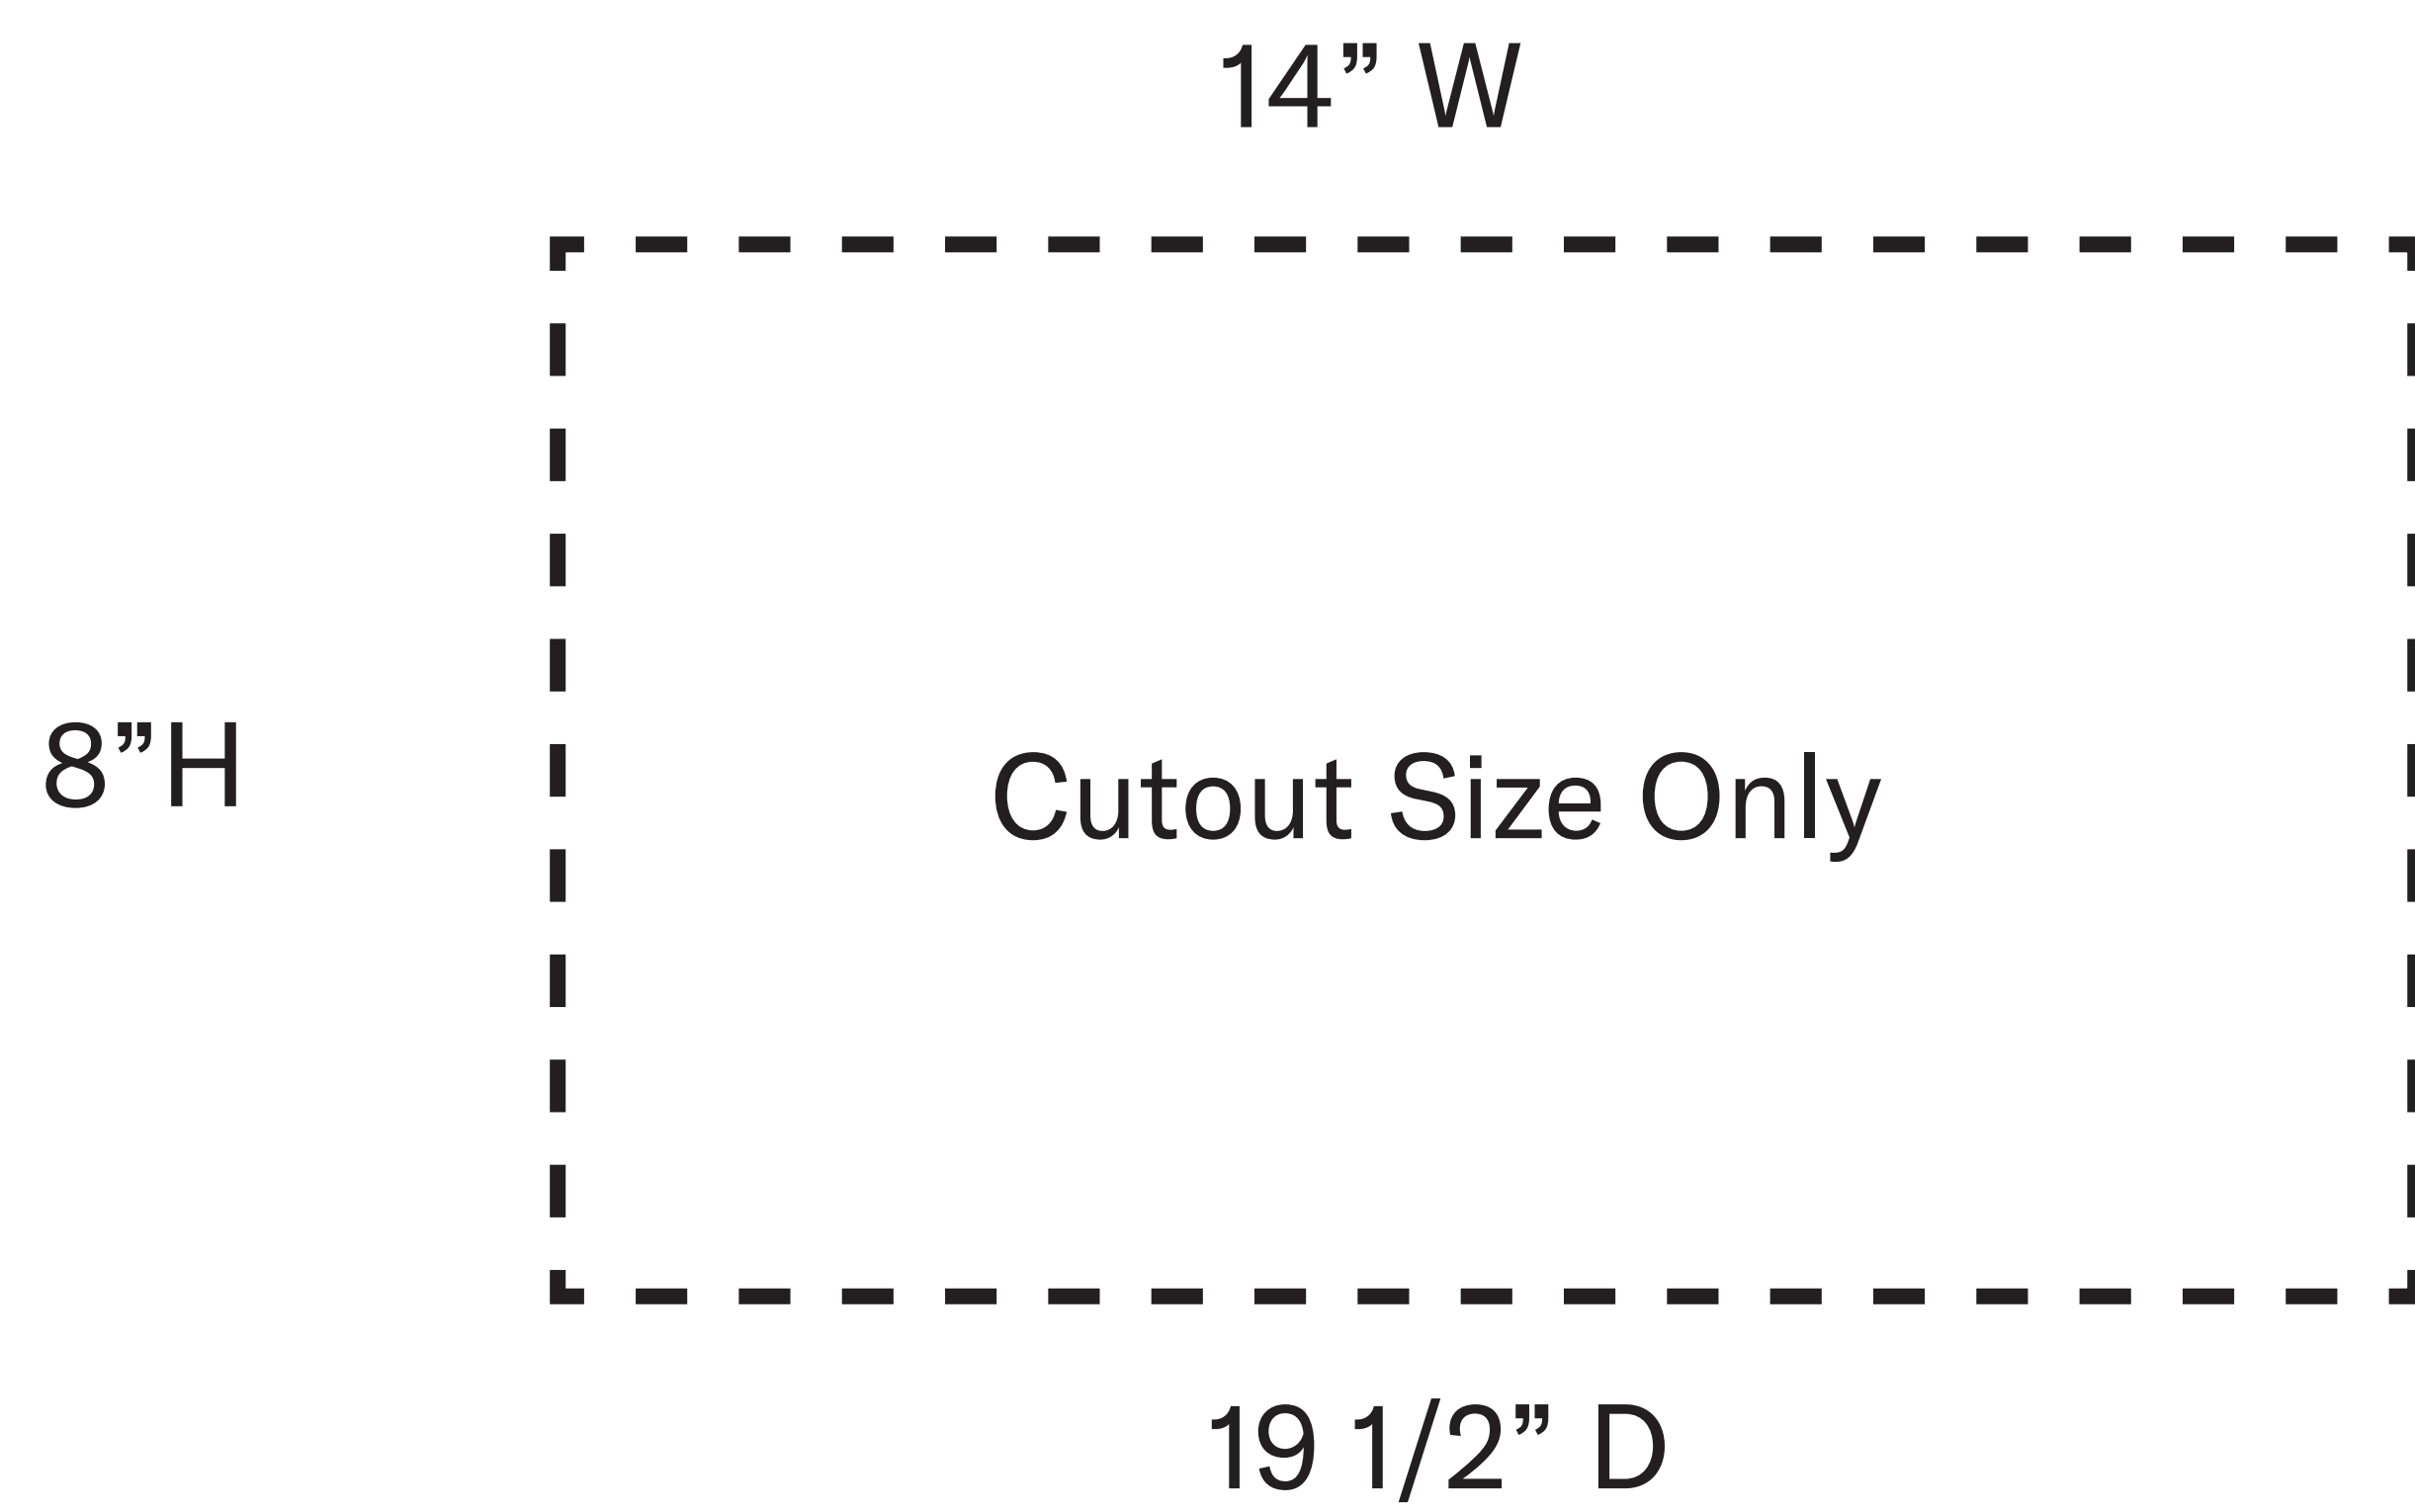

Blaze Power Burner

Model Number: **BLZ-PBLTE3-LP/NG**

Front View

Side View

Cutout View

Top View

Overall dimensions	Cutout dimensions
Width 15 3/4"	Width 14"
Depth 23"	Depth 19 1/2"
Height 10 1/2"	Height 8"