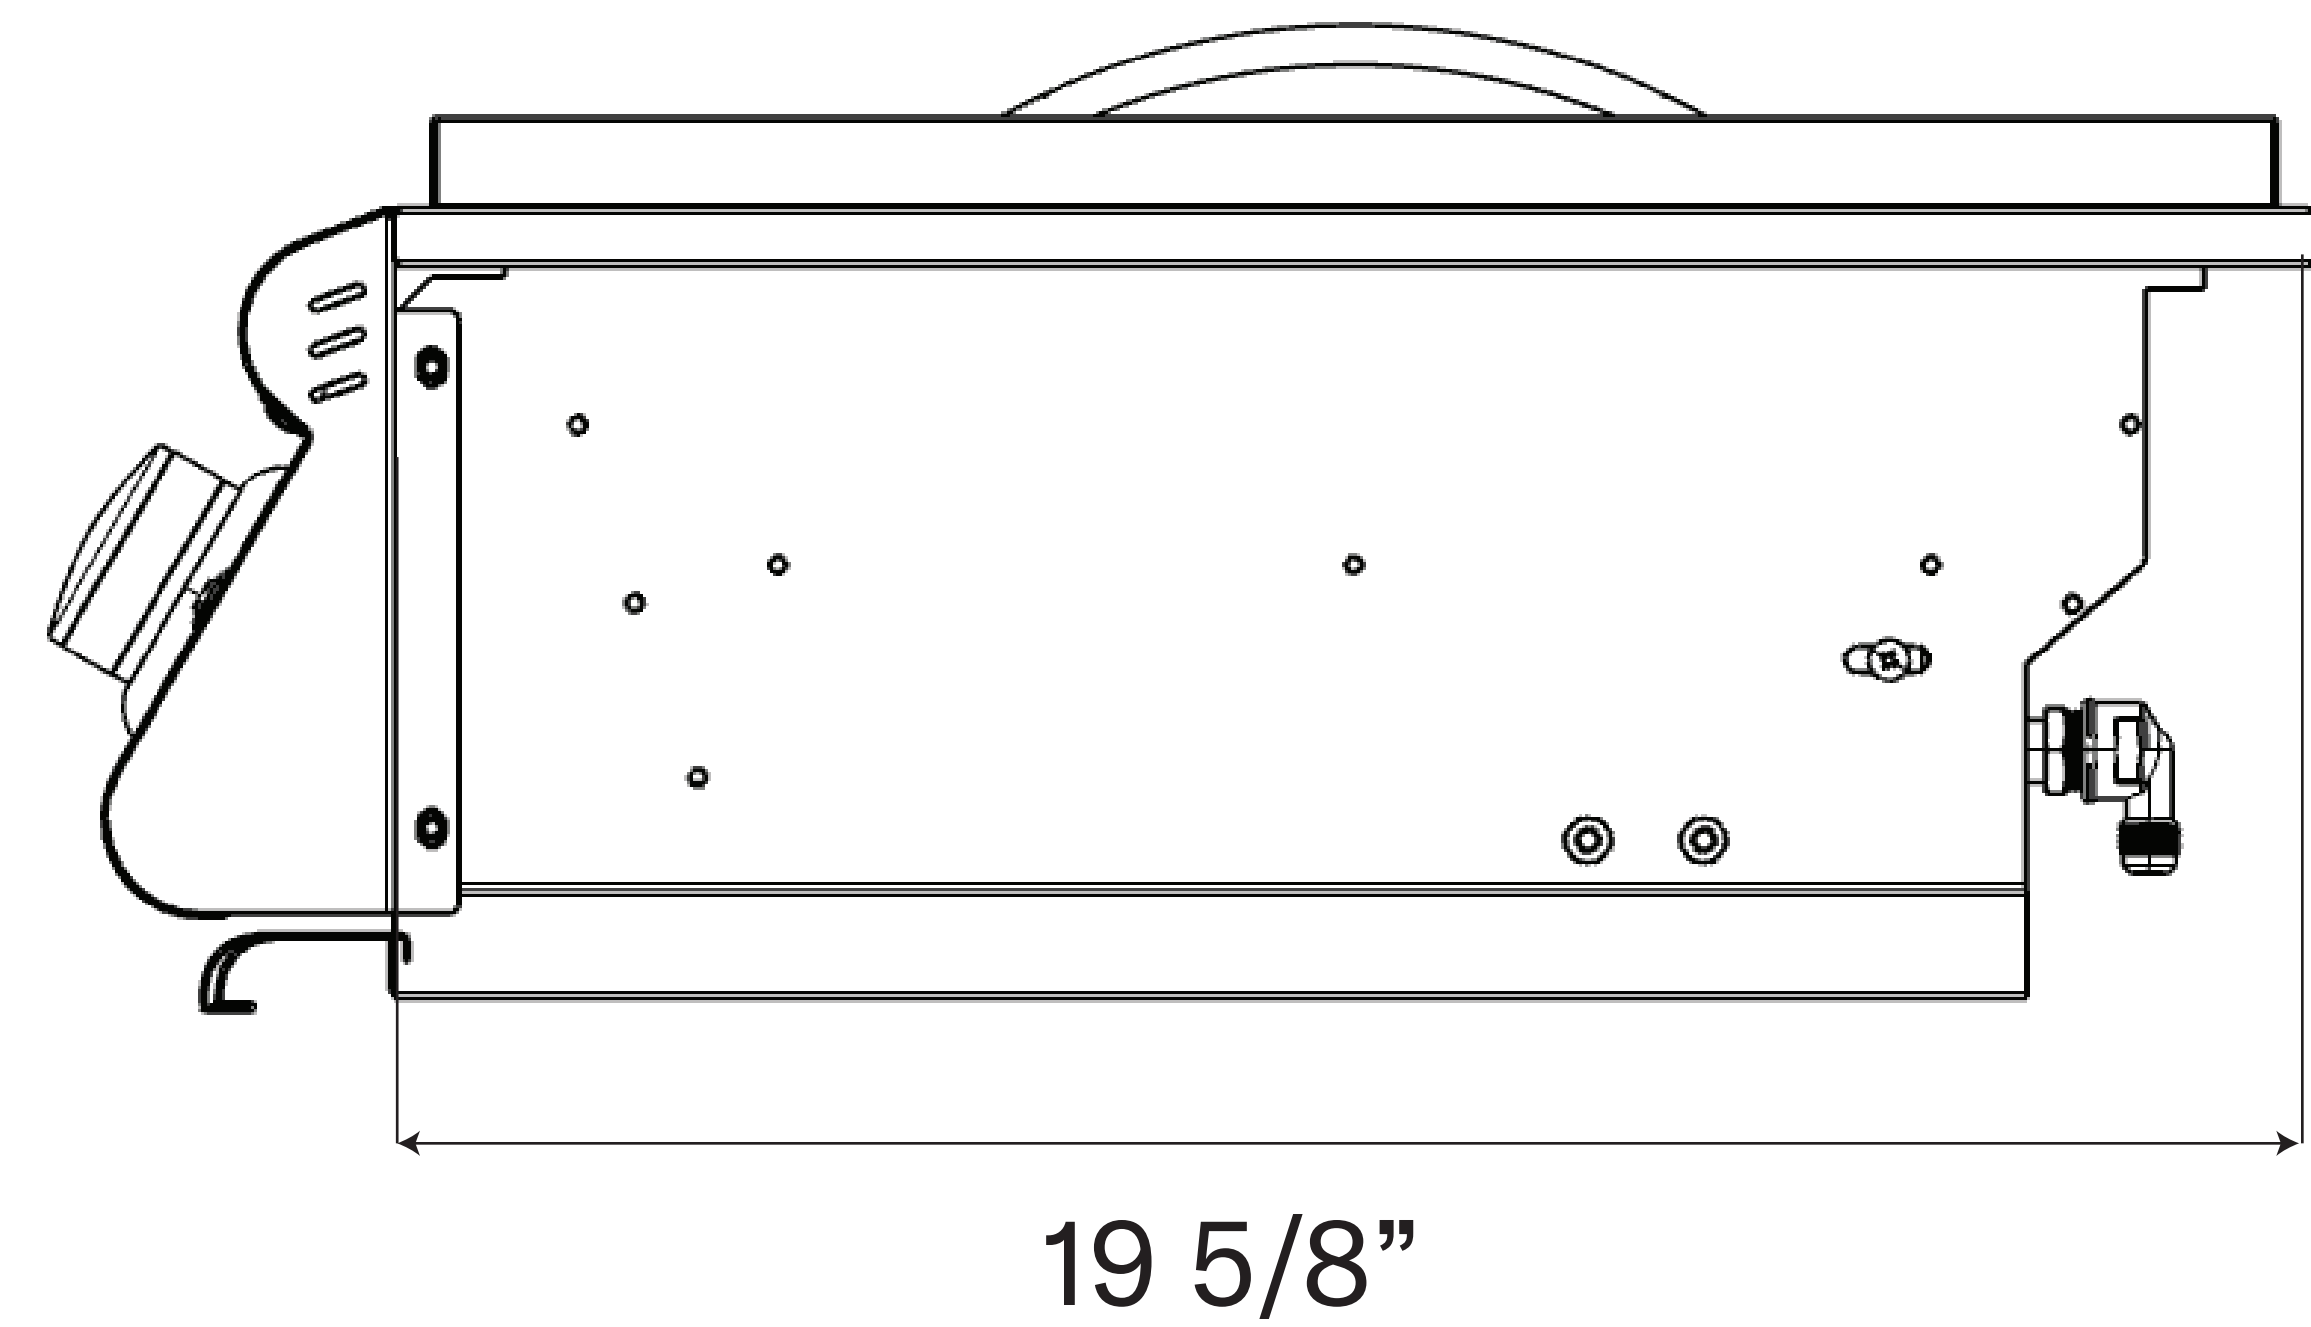

Blaze Power Burner

Model Number: **BLZ-PBLTE3-LP/NG**

Front View

Side View

Cutout View

Top View

Overall dimensions	Cutout dimensions
Width 15 3/4"	Width 14"
Depth 23"	Depth 19 1/2"
Height 10 1/2"	Height 8"