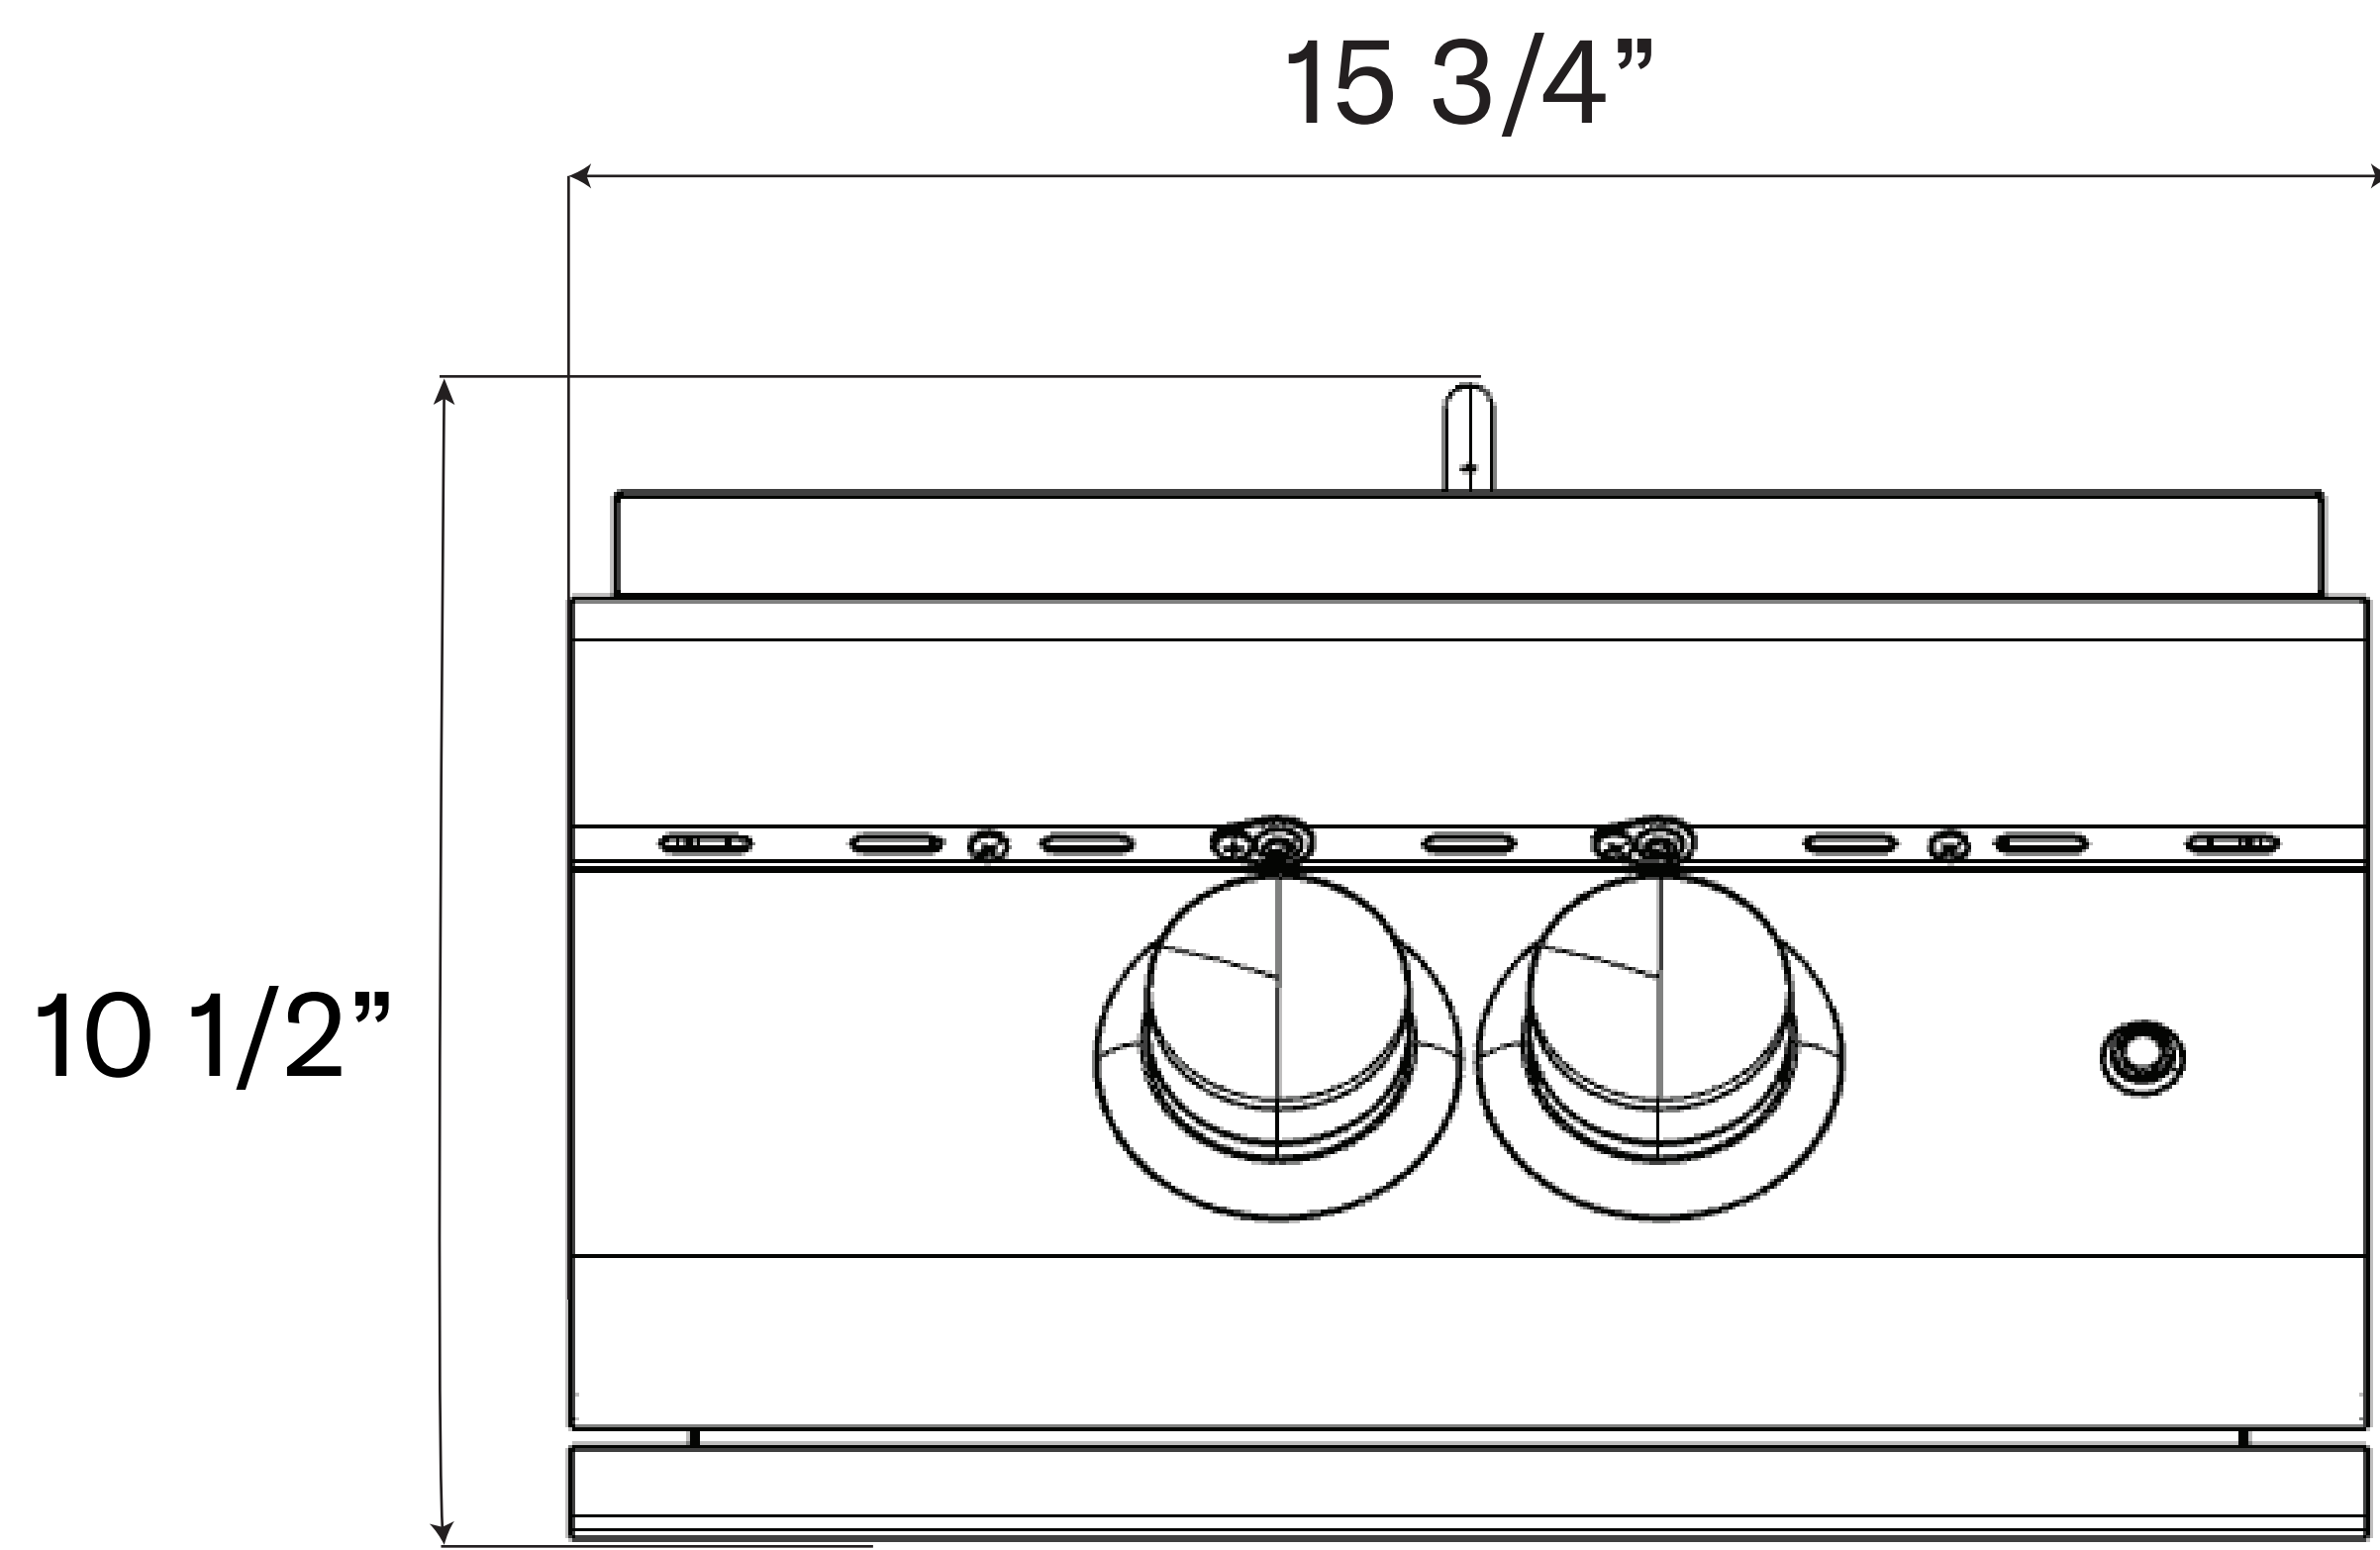

Blaze Power Burner

Model Number: **BLZ-PBLTE3-LP/NG**

Front View

Side View

Cutout View

Top View

Overall dimensions	Cutout dimensions
Width 15 3/4"	Width 14"
Depth 23"	Depth 19 1/2"
Height 10 1/2"	Height 8"