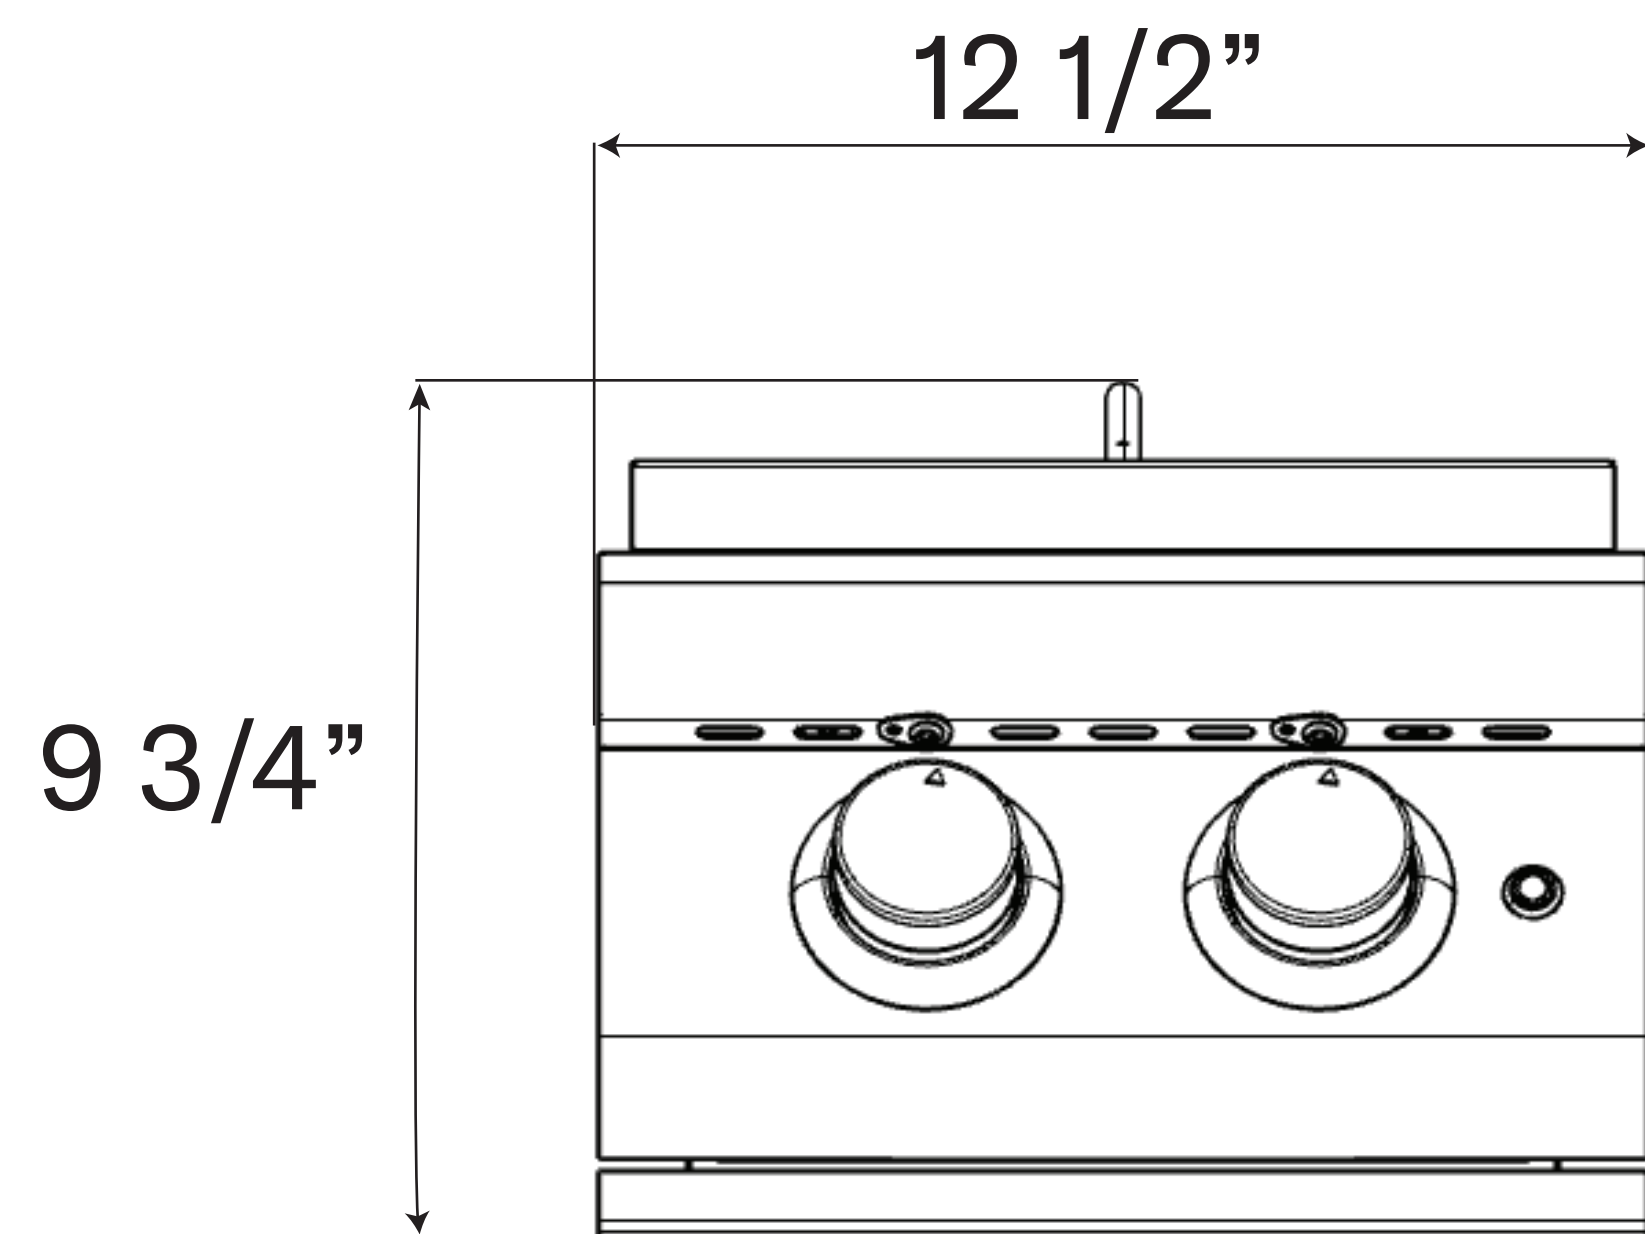

# Blaze Double Side Burner

**Model Number: BLZ-SB2LTE3-LP/NG**

**Front View**

**Side View**

**Cutout View**

**Top View**

Overall dimensions	Cutout dimensions
Width 12 1/2"	Width 11"
Depth 25"	Depth 20 3/4"
Height 9 3/4"	Height 8 1/2"