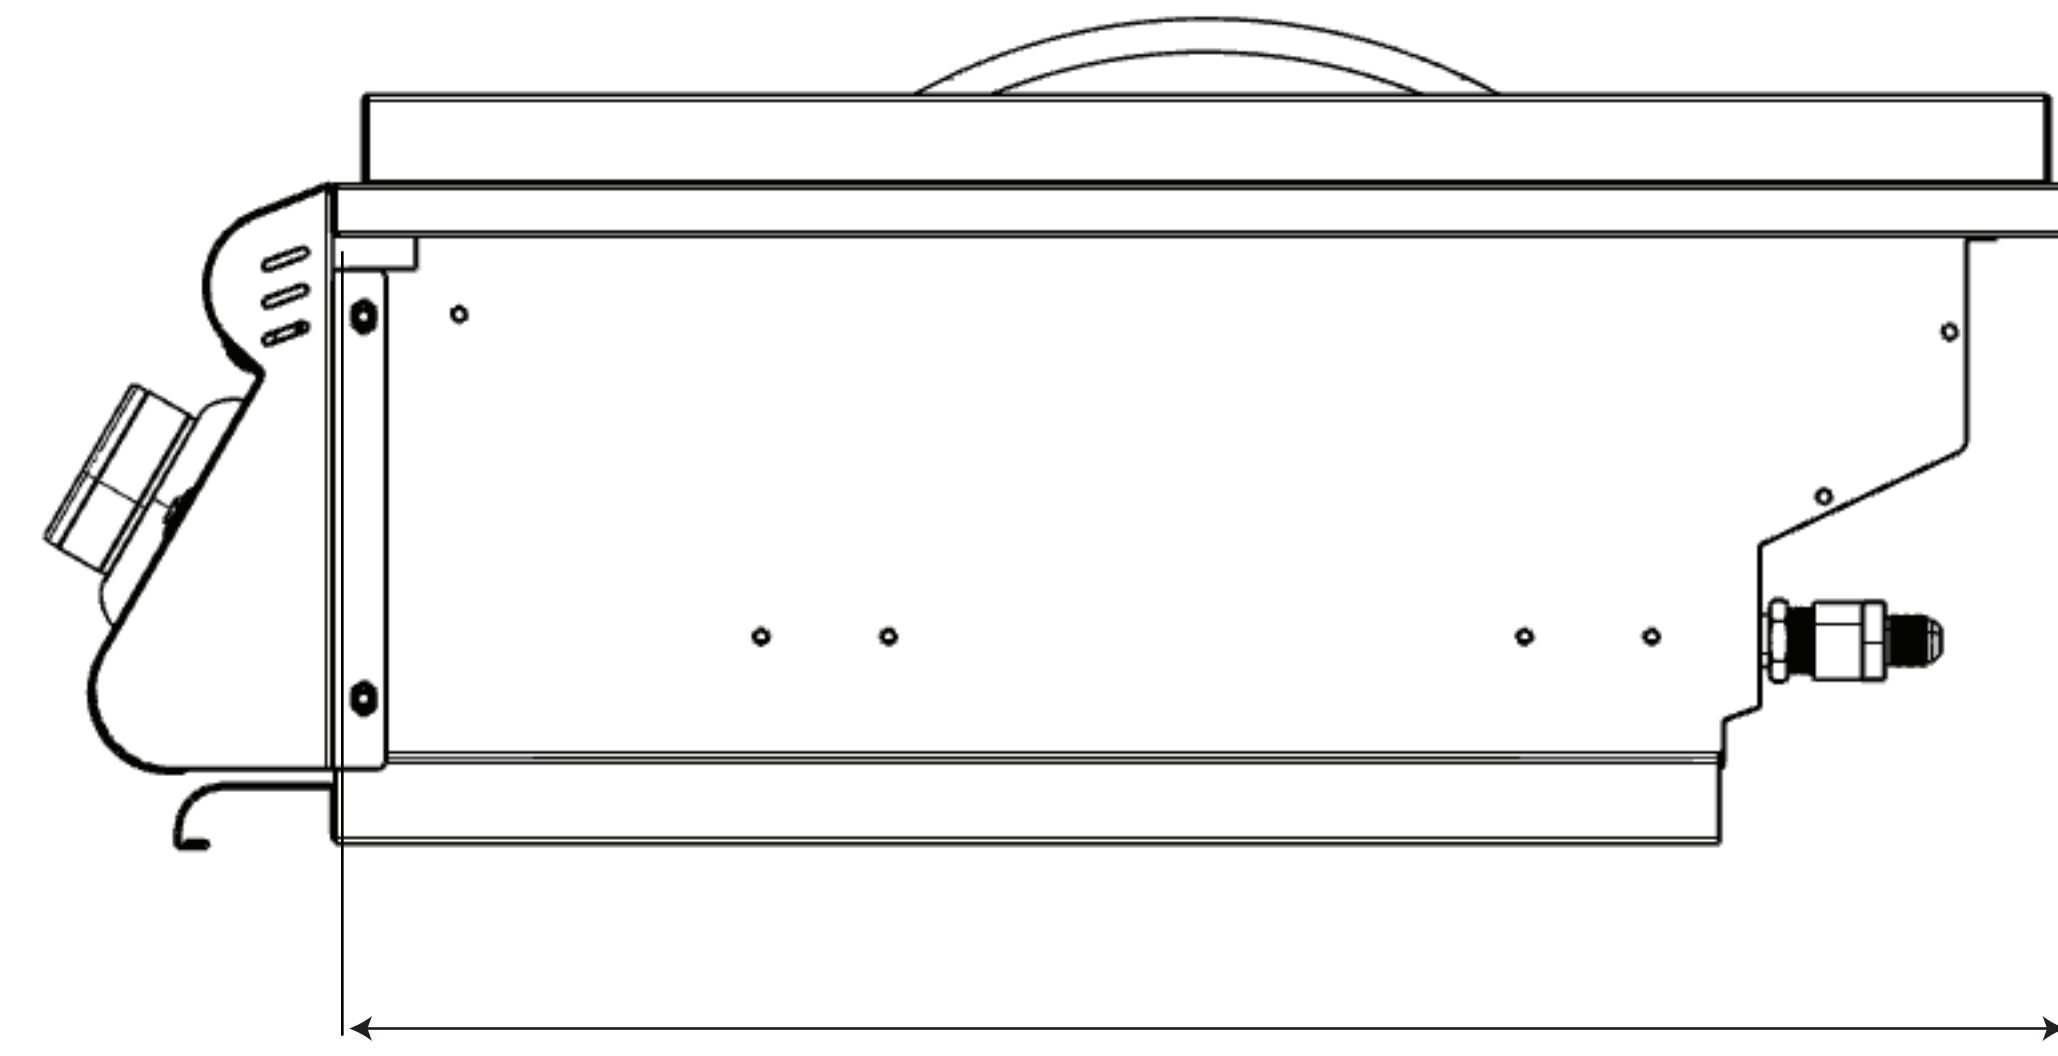

# Blaze Double Side Burner

**Model Number: BLZ-SB2LTE3-LP/NG**

**Front View**

**Side View**

**Cutout View**

**Top View**

Overall dimensions	Cutout dimensions
Width 12 1/2"	Width 11"
Depth 25"	Depth 20 3/4"
Height 9 3/4"	Height 8 1/2"