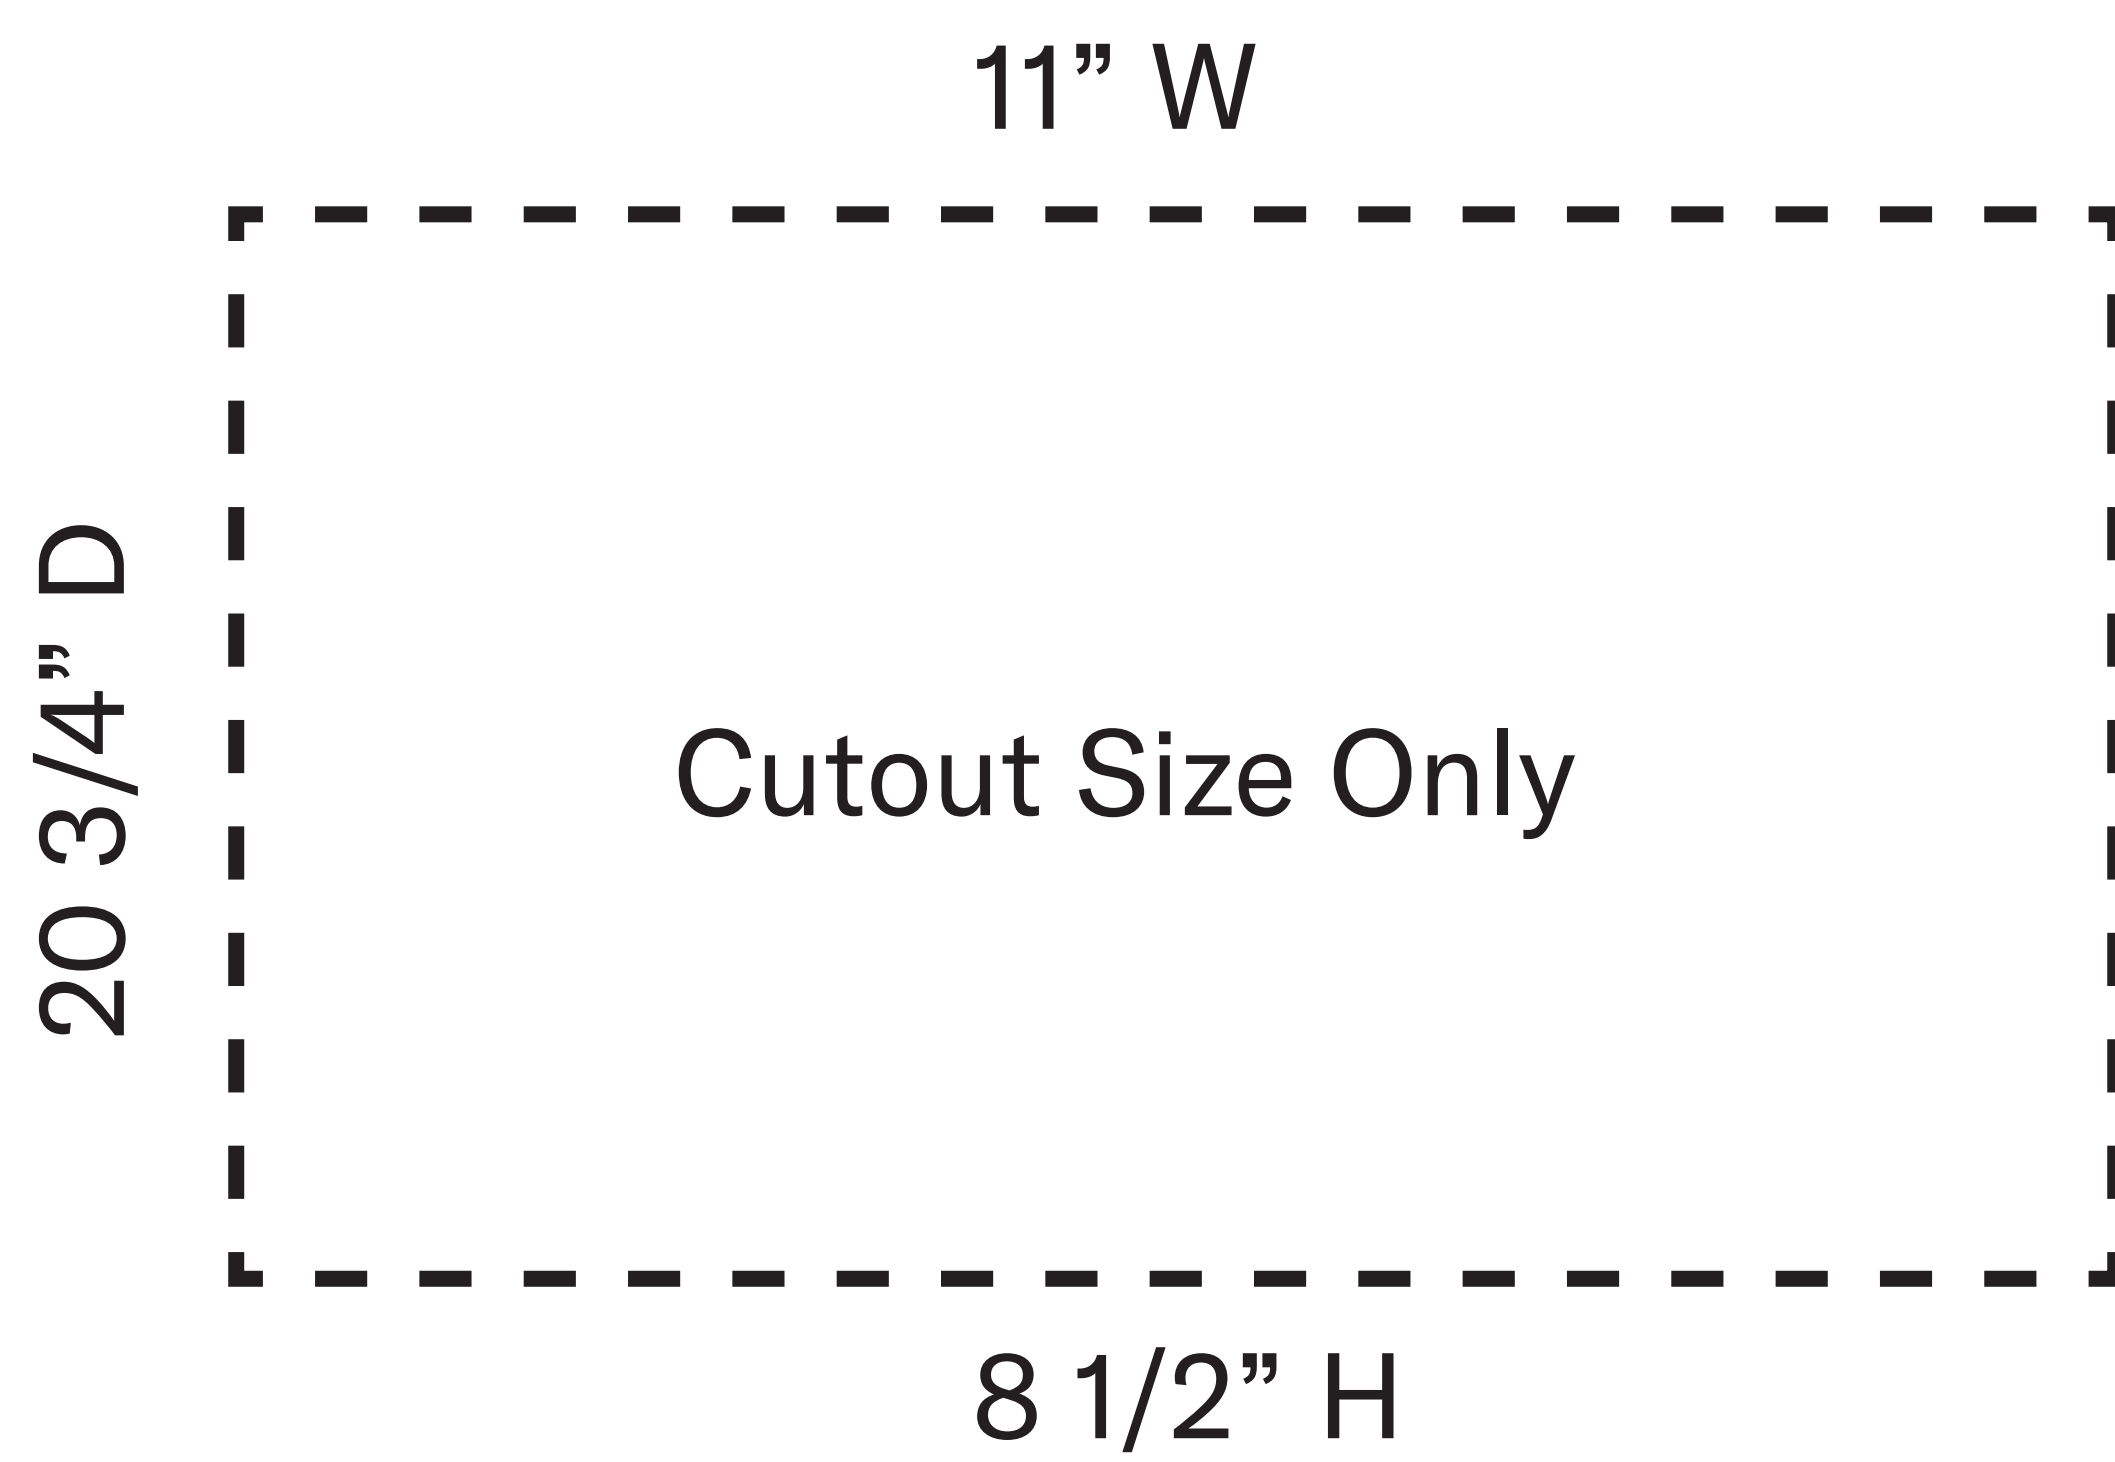

# Blaze Double Side Burner

**Model Number: BLZ-SB2LTE3-LP/NG**

**Front View**

**Side View**

**Cutout View**

**Top View**

Overall dimensions	Cutout dimensions
Width 12 1/2"	Width 11"
Depth 25"	Depth 20 3/4"
Height 9 3/4"	Height 8 1/2"