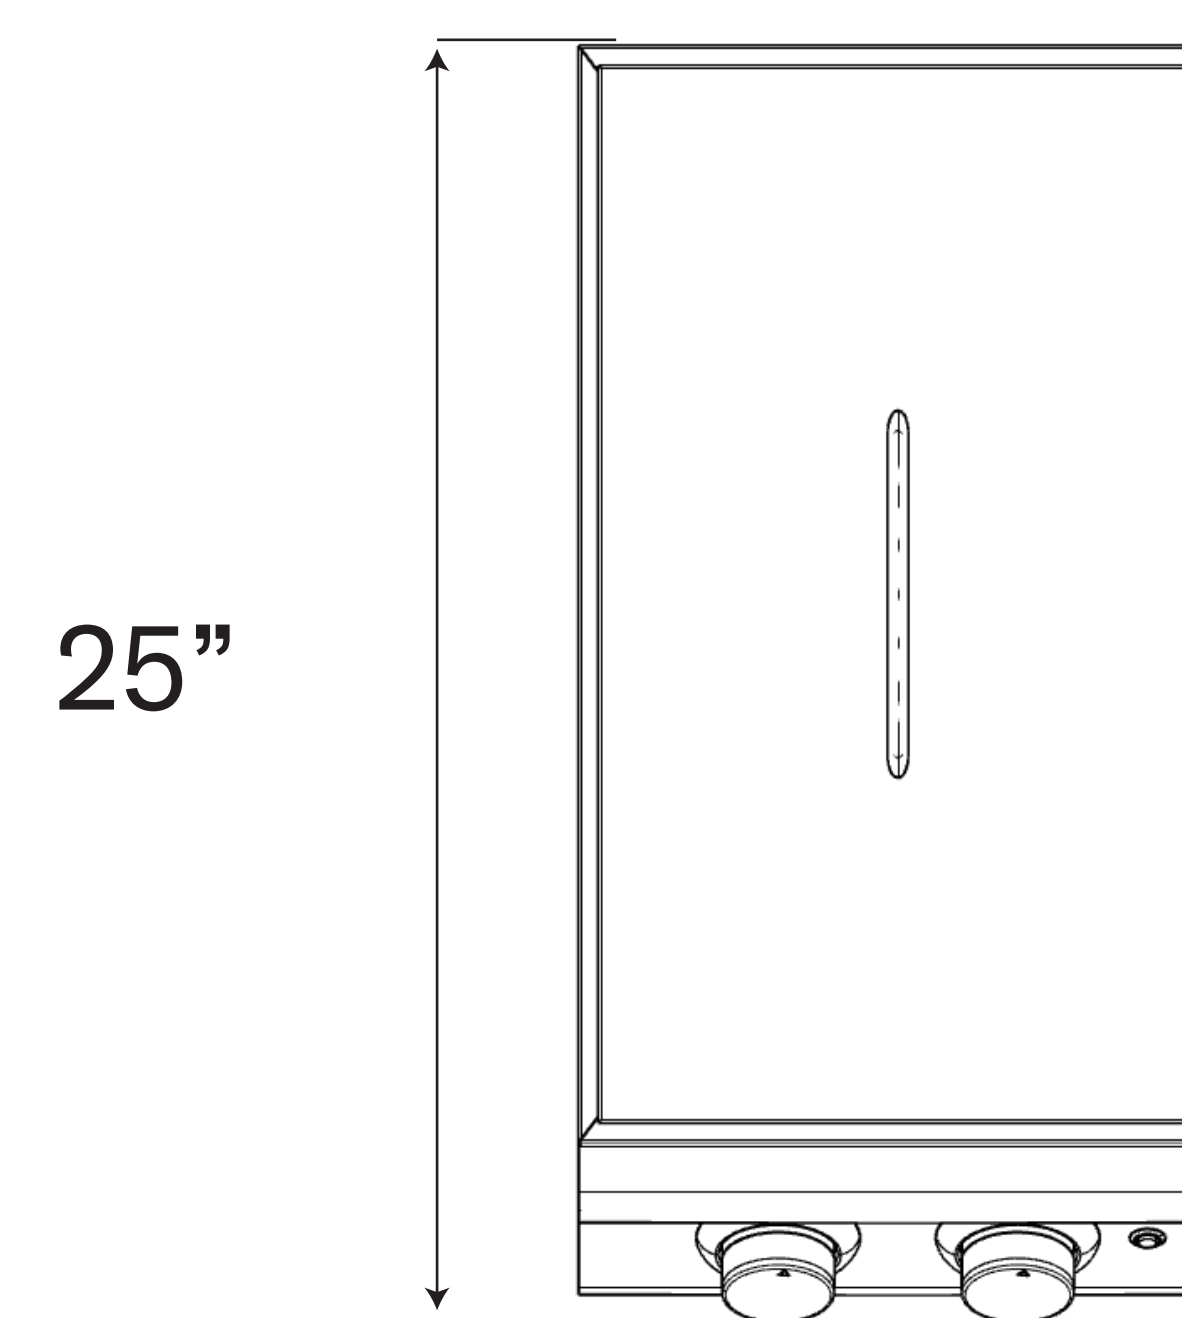

# Blaze Double Side Burner

**Model Number: BLZ-SB2LTE3-LP/NG**

**Front View**

**Side View**

**Cutout View**

**Top View**

Overall dimensions	Cutout dimensions
Width 12 1/2"	Width 11"
Depth 25"	Depth 20 3/4"
Height 9 3/4"	Height 8 1/2"