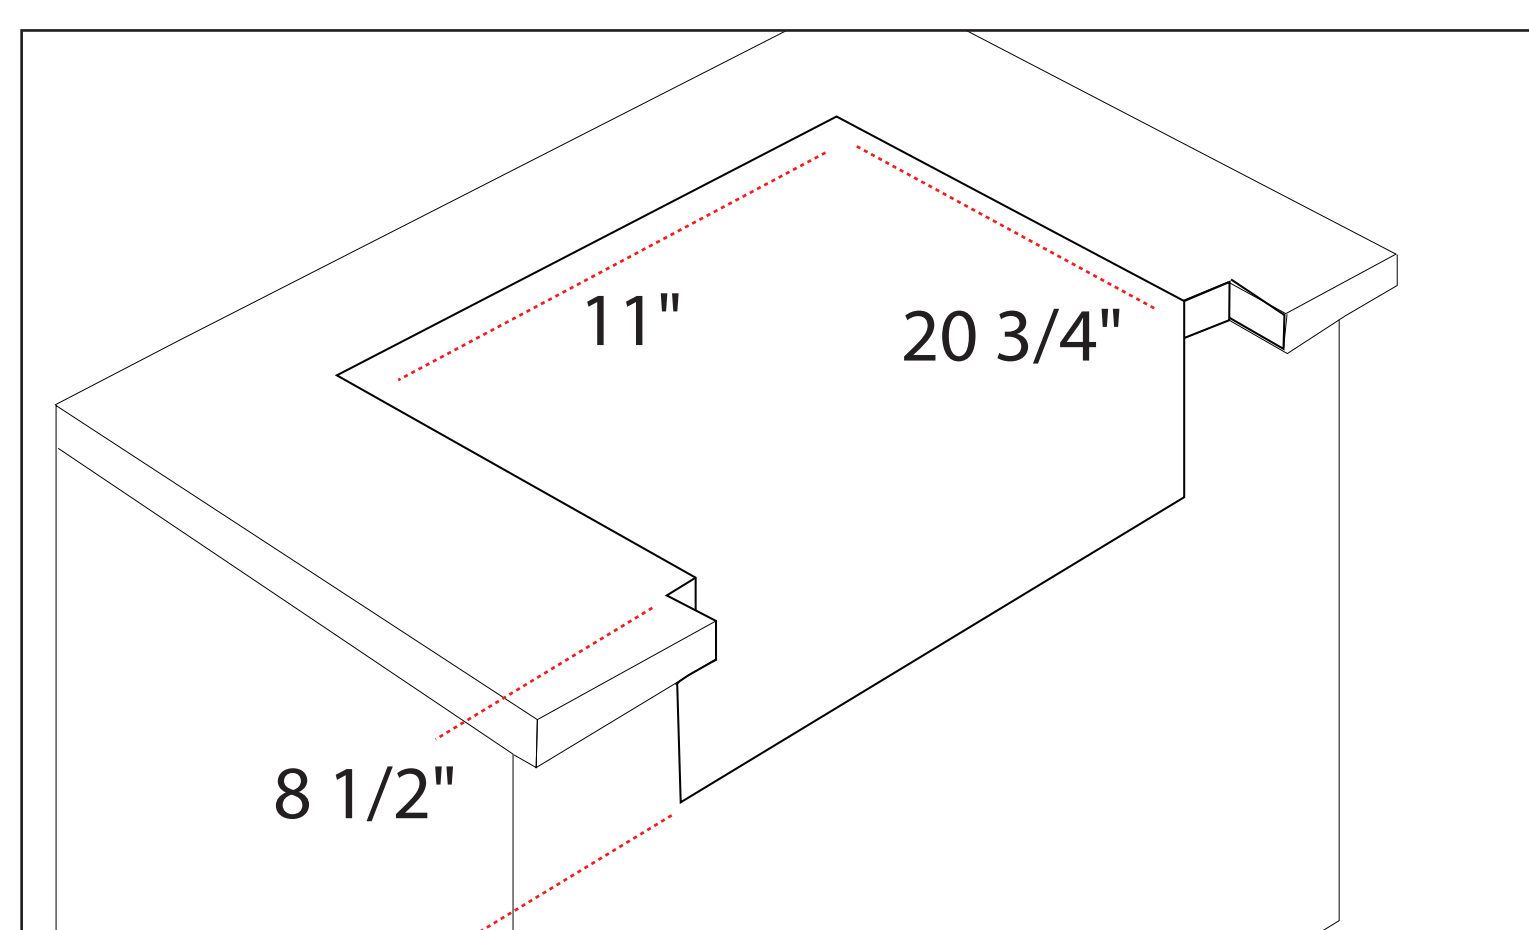

# Blaze Double Side Burner

**Model Number: BLZ-SB2LTE3-LP/NG**

**Front View**

**Side View**

**Cutout View**

**Top View**

Overall dimensions	Cutout dimensions
Width 12 1/2"	Width 11"
Depth 25"	Depth 20 3/4"
Height 9 3/4"	Height 8 1/2"